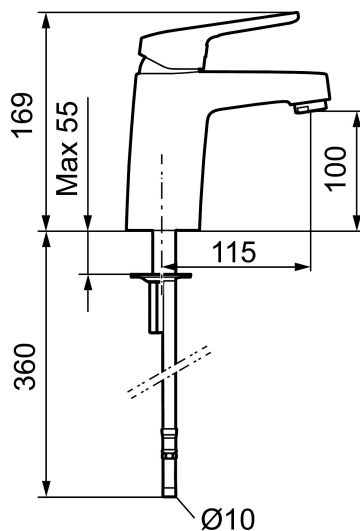

Big or small? Our FM Mattsson Siljan has products for everybody, regardless of their taste or the size of their home.

The new Siljan Mini basin mixer is a compact product that packs a punch. Specially designed for small homes, small bathrooms or small hands. The choice is yours. Needless to say, you get the same high quality, just in a smaller size.

Article number: 83507300 **Flow 3 bar:** 3.0 l/m

Description: Chrome, constant flow at 200–600 kPa, LEED/BREEAM compliant, connection flat end Ø10 mm

Unique characteristics

Backflow protection unit type 