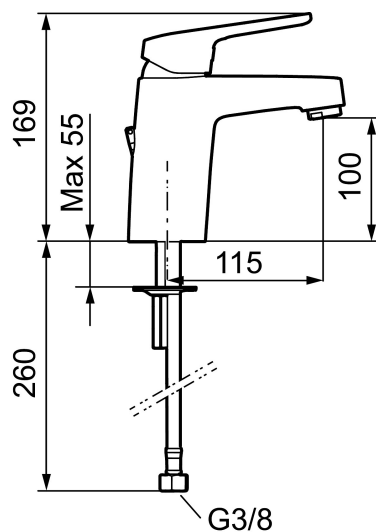

Big or small? Our FM Mattsson Siljan has products for everybody, regardless of their taste or the size of their home.

The new Siljan Mini basin mixer is a compact product that packs a punch. Specially designed for small homes, small bathrooms or small hands. The choice is yours. Needless to say, you get the same high quality, just in a smaller size.

Article number: 83502310 Flow 3 bar: 6.2 l/m

Description: Chrome, connection nut G3/8"

Unique characteristics

Backflow protection unit type

- With chain holder
- Coldstart
- Ceramic cartridge with soft closing function
- Adjustable flow control and temperature limiter
- Eco Flow (energy and water saving aerator)
- Soft PEX® hoses (stainless steel braided)