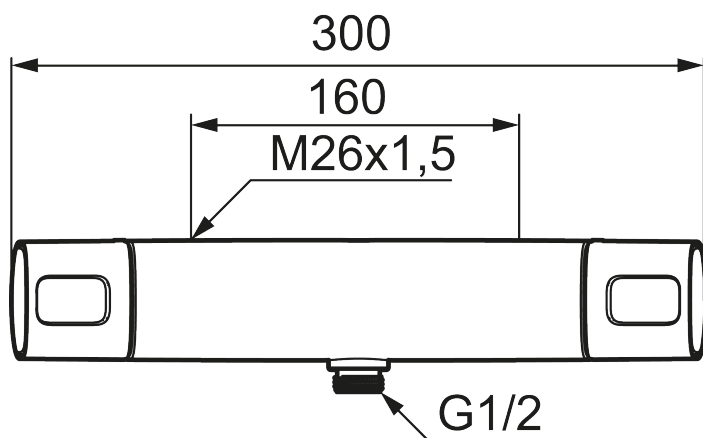

Uniqe characteristics

Backflow protection unit type

- With shower connection down
- Pressure balanced thermostatic mixer
- With ceramic sealed headwork
- Temperature handle with safety stop at 38°C
- With Eco-function
- Approved non-return valves, EN-Standard EN1717