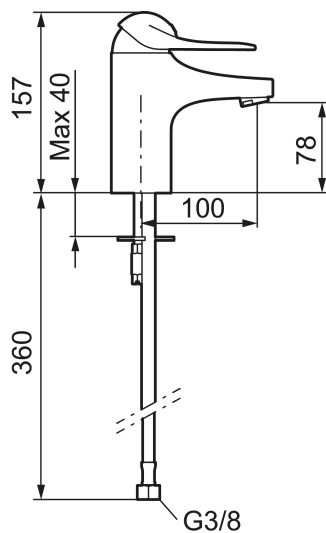

- Cold Start
- Ceramic cartridge with soft closing function
- Adjustable flow control and temperature limiter
- Eco Flow (energy and water saving aerator)
- Soft PEX® hoses (stainless steel braided)