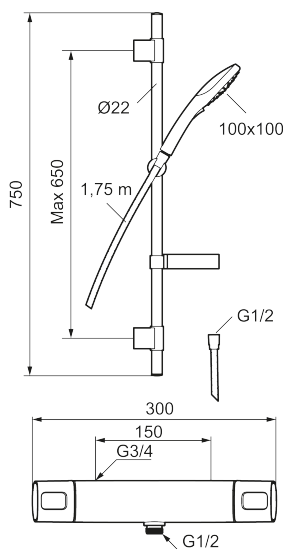

Article number: 83821500 Flow 3 bar: 7.5 l/m

Description: Chrome, 150 c/c

Unique characteristics

Backflow protection unit type 

- Constant flow 7,5 l/min at 200–600 kPa
- Safety mixer art.no. 8380-1500 and shower set art.no. 8370-3900
- Shower set has anti lime-scale hand shower, shower bar with slider, soap dish and wall brackets with sealing