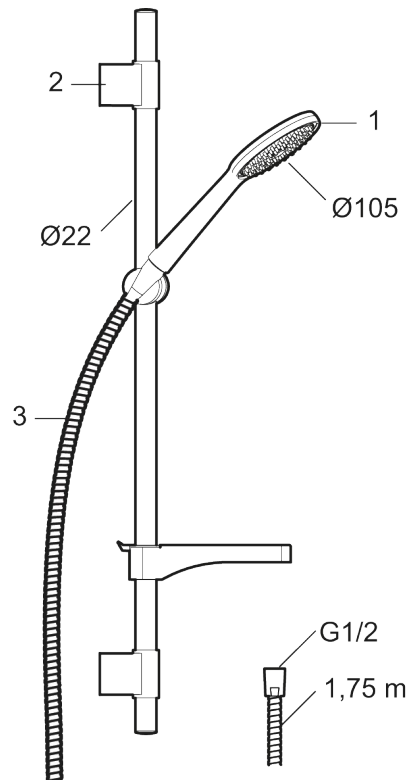

9000XE shower set

9000XE shower set is a shower set in chrome with a metal hose and adjustable wall brackets. The mixer, combined with the large nozzle, delivers a pleasant shower experience with good pressure and an ample jet range without wasting water. The shower set is easy to install in all types of bathrooms.

Article number: 86700000 **Flow 3 bar:** 6.9 l/m

Description: Chrome

- Anti lime-scale hand shower
- With soap dish
- Shower bar with slider and flexible upper wall brackets with sealing
- Lead Free material

Unique characteristics

PRODUCT DESCRIPTION

9000XE shower set

9000XE shower set is a shower set in chrome with a metal hose and adjustable wall brackets. The mixer, combined with the large nozzle, delivers a pleasant shower experience with good pressure and an ample jet range without wasting water. The shower set is easy to install in all types of bathrooms.

Article number: 86700000

Sparepartlist

NO.	FMM NO.	RSK	DESCRIPTION
1	S600091	8233001	Hand shower, chrome
1	S600091.75	8233003	Hand shower, brushed chrome
2	S600095	8239500	Wall bracket, chrome
2	S600095.75	8221926	Wall bracket, brushed chrome
3	S600109	8252036	Shower hose, chrome
3	S600109.75	8252038	Shower hose, brushed chrome