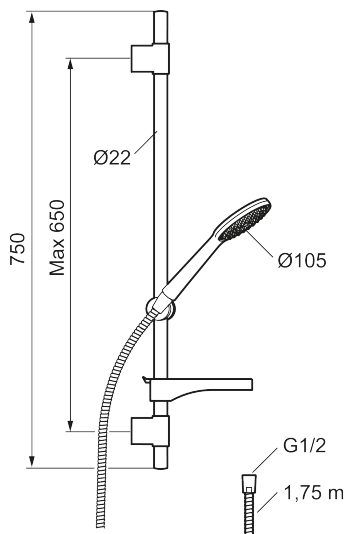

9000XE shower set

9000XE shower set is a shower set in chrome with a metal hose and adjustable wall brackets. The mixer, combined with the large nozzle, delivers a pleasant shower experience with good pressure and an ample jet range without wasting water. The shower set is easy to install in all types of bathrooms.

Article number: 86700000 **Flow 3 bar:** 6.9 l/m

Description: Chrome

- Anti lime-scale hand shower
- With soap dish
- Shower bar with slider and flexible upper wall brackets with sealing
- Lead Free material

Unique characteristics

PRODUCT DESCRIPTION

9000XE shower set

9000XE shower set is a shower set in chrome with a metal hose and adjustable wall brackets. The mixer, combined with the large nozzle, delivers a pleasant shower experience with good pressure and an ample jet range without wasting water. The shower set is easy to install in all types of bathrooms.

Article number: 86700000

Sparepartlist

NO.	FMM NO.	RSK	DESCRIPTION
1	S600091	8233001	Hand shower, chrome
1	S600091.75	8233003	Hand shower, brushed chrome
2	S600095	8239500	Wall bracket, chrome
2	S600095.75	8221926	Wall bracket, brushed chrome
3	S600109	8252036	Shower hose, chrome
3	S600109.75	8252038	Shower hose, brushed chrome