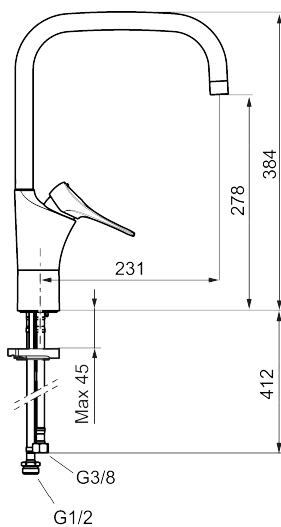

**Article number:** 86100010 **Flow 3 bar:** 6.0 l/m

**Description:** Chrome

### Unique characteristics

Backflow protection unit type 

- Cold Start
- Ceramic cartridge with soft closing function
- Adjustable flow control and temperature limiter
- Eco Flow (energy and water saving aerator)
- Swivel spout, limitation part for 60°, 85°, 110° or 360° included
- Soft PEX® hoses with 3/8" connecting nut (stainless steel braided)
- Lead Free material
- Hole diameter Ø34-37 mm