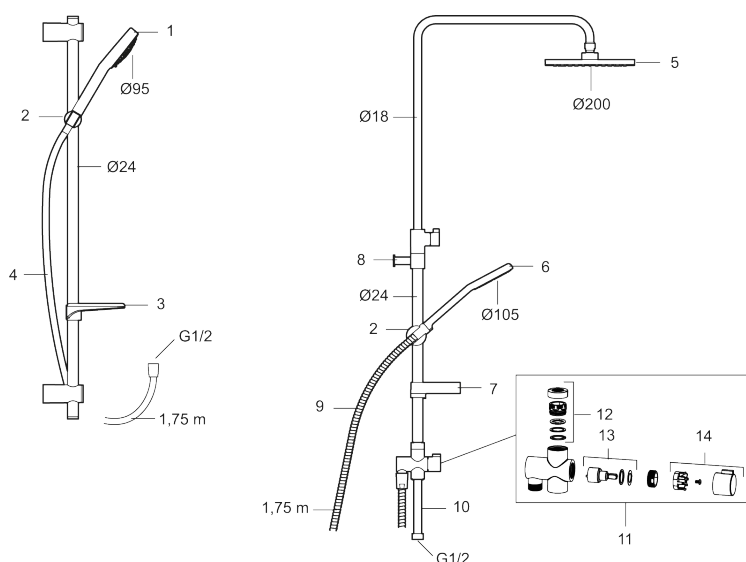

GARDA shower set

FM Mattsson Garda is a series where the sleek shape cooperates with excellent function in an exemplary manner. The Shower set consists of a hand shower, hose and shower rod and has smart solutions such as flexible upper bracket and a lime resistant strainer.

Article number: 96703900

Description: Chrome

- Anti lime-scale hand shower with Eco Flow 12 l/min, with 3 shower jet settings
- With transparent soap dish
- Shower bar with slider and flexible upper wall brackets with sealing

Uniqe characteristics

PRODUCT DESCRIPTION

GARDA shower set

FM Mattsson Garda is a series where the sleek shape cooperates with excellent function in an exemplary manner. The Shower set consists of a hand shower, hose and shower rod and has smart solutions such as flexible upper bracket and a lime resistant strainer.

Article number: 96703900

Sparepartlist

NO.	FMM NO.	RSK	DESCRIPTION
1	96750900	8197646	Hand shower
2	93780000	8185671	Slider
3	94640007	8185634	Soap dish, transparent
4	93131755	8181832	Shower hose, cromoflex, L=1,75 m
5	93991000	8180619	Shower head
6	93810900	8199213	Hand shower, Eco Flow 12 l/min
6	93820000	8199214	Hand shower, Eco Flow 6 l/min
7	94642000	8185687	Soap dish
8	96730000	8190745	Wall bracket
9	34841750	8181618	Shower hose, chrome
10	58920100	8189019	Extension bar
11	58903000	8190747	Diverter, complete
12	58961000	8221708	Repair kit for diverter
13	59071000	8221706	Cartridge
14	59081000	8221707	Handle