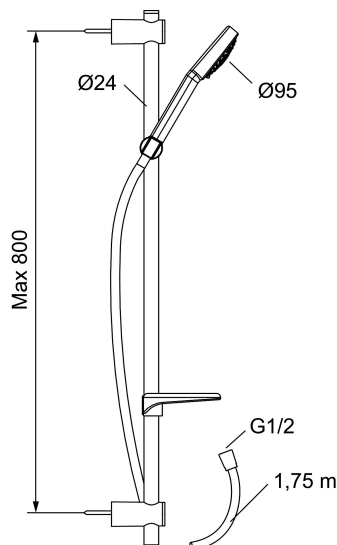

GARDA shower set

FM Mattsson Garda is a series where the sleek shape cooperates with excellent function in an exemplary manner. The Shower set consists of a hand shower, hose and shower rod and has smart solutions such as flexible upper bracket and a lime resistant strainer.

Article number: 96703900

Description: Chrome

- Anti lime-scale hand shower with Eco Flow 12 l/min, with 3 shower jet settings
- With transparent soap dish
- Shower bar with slider and flexible upper wall brackets with sealing

Uniqe characteristics

PRODUCT DESCRIPTION

GARDA shower set

FM Mattsson Garda is a series where the sleek shape cooperates with excellent function in an exemplary manner. The Shower set consists of a hand shower, hose and shower rod and has smart solutions such as flexible upper bracket and a lime resistant strainer.

Article number: 96703900

Sparepartlist

NO.	FMM NO.	RSK	DESCRIPTION
1	96750900	8197646	Hand shower
2	93780000	8185671	Slider
3	94640007	8185634	Soap dish, transparent
4	93131755	8181832	Shower hose, cromoflex, L=1,75 m
5	93991000	8180619	Shower head
6	93810900	8199213	Hand shower, Eco Flow 12 l/min
6	93820000	8199214	Hand shower, Eco Flow 6 l/min
7	94642000	8185687	Soap dish
8	96730000	8190745	Wall bracket
9	34841750	8181618	Shower hose, chrome
10	58920100	8189019	Extension bar
11	58903000	8190747	Diverter, complete
12	58961000	8221708	Repair kit for diverter
13	59071000	8221706	Cartridge
14	59081000	8221707	Handle