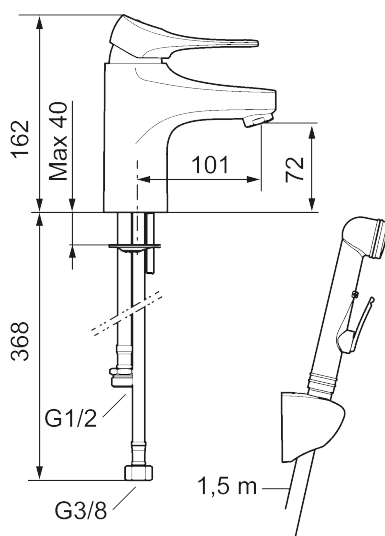

9000XE basin mixer

Article number: 86577310 **Flow 3 bar:** 3.0 l/m

Description: Chrome, LEED/BREEAM compliant

- With self-closing hand shower, wall bracket and hose
- Cold Start
- Ceramic cartridge with soft closing function
- Adjustable flow control and temperature limiter
- Eco Flow (energy and water saving aerator)
- Soft PEX[®] hoses with 3/8" connecting nut (stainless steel braided)
- Lead Free material
- Hole diameter Ø34-37 mm

Unique characteristics

Backflow protection unit type **EB**

PRODUCT DESCRIPTION

9000XE basin mixer

Article number: 86577310

Sparepartlist

NO.	FMM NO.	RSK	DESCRIPTION
1	S600096	8387022	Lever, complete, chrome
1	S600096.75	8387024	Lever, complete, Brushed chrome
2	S600097	8387025	Cover lid with colour marking
3	S600101	8387029	Cover sleeve, chrome
3	S600101.75	8387031	Cover sleeve, brushed chrome
4	S600100	8387028	Ceramic cartridge with tool, for kitchen mixer (LEED) and basin mixer
4	S600099	8387027	Ceramic cartridge, without tool, for kitchen mixer (LEED) and basin mixer
4	S600178	8387036	Ceramic cartridge with tools
4	S600272	8387234	Ceramic cartridge, without tool
5	S600156	8280014	Housing M24 ext., 13 mm, chrome
5	S600156.75	8280015	Housing M24 ext., 13 mm, brushed chrome
6	S600072	8281671	Aerator insert, 3 l/min at 200–600 kPa
6	S600226	8280024	Aerator insert, 1,7 l/min at 200–600 kPa
7	S600160	8387096	Fastening kit, for basin mixer
8	S600175	8387083	Care-lever, complete
9	S600106	8397001	Care-kit
10	S600206	8233049	Self-closing hand shower, chrome
11	S600157	8239542	Wall bracket, chrome
11	S600157.75	8239544	Wall bracket, børstet krom

NO.	FMM NO.	RSK	DESCRIPTION
12	S600152	8236561	High-pressure shower hose, L=1,5 m, chrome