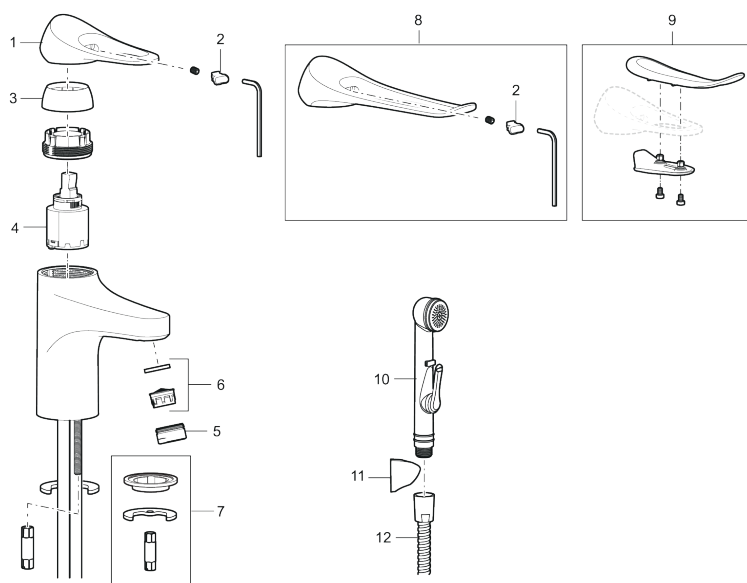

9000XE basin mixer

Article number: 86577310 **Flow 3 bar:** 3.0 l/m

Description: Chrome, LEED/BREEAM compliant

- With self-closing hand shower, wall bracket and hose
- Cold Start
- Ceramic cartridge with soft closing function
- Adjustable flow control and temperature limiter
- Eco Flow (energy and water saving aerator)
- Soft PEX[®] hoses with 3/8" connecting nut (stainless steel braided)
- Lead Free material
- Hole diameter Ø34-37 mm

Unique characteristics

Backflow protection unit type **EB**

PRODUCT DESCRIPTION

9000XE basin mixer

Article number: 86577310

Sparepartlist

NO.	FMM NO.	RSK	DESCRIPTION
1	S600096	8387022	Lever, complete, chrome
1	S600096.75	8387024	Lever, complete, Brushed chrome
2	S600097	8387025	Cover lid with colour marking
3	S600101	8387029	Cover sleeve, chrome
3	S600101.75	8387031	Cover sleeve, brushed chrome
4	S600100	8387028	Ceramic cartridge with tool, for kitchen mixer (LEED) and basin mixer
4	S600099	8387027	Ceramic cartridge, without tool, for kitchen mixer (LEED) and basin mixer
4	S600178	8387036	Ceramic cartridge with tools
4	S600272	8387234	Ceramic cartridge, without tool
5	S600156	8280014	Housing M24 ext., 13 mm, chrome
5	S600156.75	8280015	Housing M24 ext., 13 mm, brushed chrome
6	S600072	8281671	Aerator insert, 3 l/min at 200–600 kPa
6	S600226	8280024	Aerator insert, 1,7 l/min at 200–600 kPa
7	S600160	8387096	Fastening kit, for basin mixer
8	S600175	8387083	Care-lever, complete
9	S600106	8397001	Care-kit
10	S600206	8233049	Self-closing hand shower, chrome
11	S600157	8239542	Wall bracket, chrome
11	S600157.75	8239544	Wall bracket, børstet krom

NO.	FMM NO.	RSK	DESCRIPTION
12	S600152	8236561	High-pressure shower hose, L=1,5 m, chrome