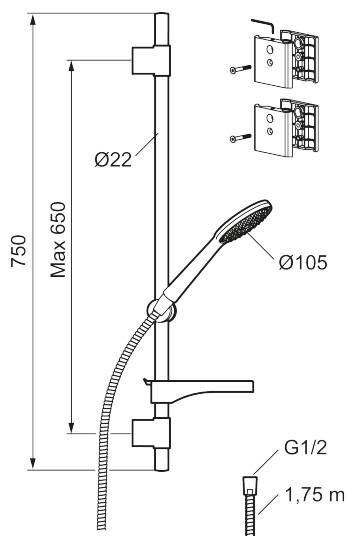

9000XE shower kit Vaska

9000XE shower set is a shower set in brushed chrome with a metal hose and adjustable wall brackets. The mixer, combined with the large nozzle, delivers a pleasant shower experience with good pressure and an ample jet range without wasting water. The shower set is easy to install in all types of bathrooms and comes with extra wall brackets for fitting to an inlet tube.

Article number: 86710003 **Flow 3 bar:** 6.9 l/m

Description: Brushed chrome, for mounting on 40 c/c pipes

Unique characteristics

Assessed

- Model "Vaska"
- Shower bar with bracket for mounting on 40 c/c pipes
- Anti lime-scale hand shower
- With soap dish
- Lead Free material

PRODUCT DESCRIPTION

9000XE shower kit Vaska

9000XE shower set is a shower set in brushed chrome with a metal hose and adjustable wall brackets. The mixer, combined with the large nozzle, delivers a pleasant shower experience with good pressure and an ample jet range without wasting water. The shower set is easy to install in all types of bathrooms and comes with extra wall brackets for fitting to an inlet tube.

Article number: 86710003

Sparepartlist

| NO. | FMM NO. | RSK | DESCRIPTION |
|-----|------------|---------|------------------------------|
| 1 | S600091 | 8233001 | Hand shower, chrome |
| 1 | S600091.75 | 8233003 | Hand shower, brushed chrome |
| 2 | S600095 | 8239500 | Wall bracket, chrome |
| 2 | S600095.75 | 8221926 | Wall bracket, brushed chrome |
| 3 | S600109 | 8252036 | Shower hose, chrome |
| 3 | S600109.75 | 8252038 | Shower hose, brushed chrome |
| 4 | 58970009 | 8190736 | Wall bracket, chrome |