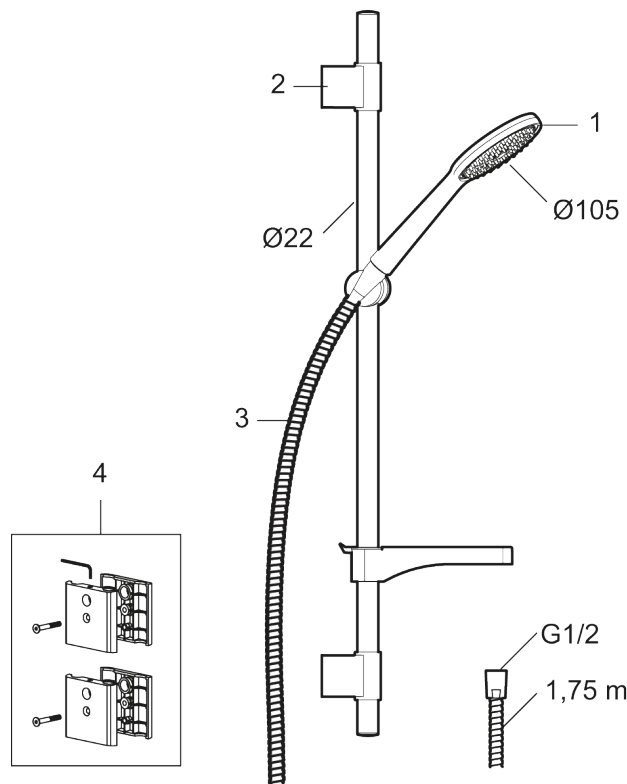

9000XE shower kit Vaska

9000XE shower set is a shower set in brushed chrome with a metal hose and adjustable wall brackets. The mixer, combined with the large nozzle, delivers a pleasant shower experience with good pressure and an ample jet range without wasting water. The shower set is easy to install in all types of bathrooms and comes with extra wall brackets for fitting to an inlet tube.

Article number: 86710003 **Flow 3 bar:** 6.9 l/m

Description: Brushed chrome, for mounting on 40 c/c pipes

Unique characteristics

Assessed

- Model "Vaska"
- Shower bar with bracket for mounting on 40 c/c pipes
- Anti lime-scale hand shower
- With soap dish
- Lead Free material

PRODUCT DESCRIPTION

9000XE shower kit Vaska

9000XE shower set is a shower set in brushed chrome with a metal hose and adjustable wall brackets. The mixer, combined with the large nozzle, delivers a pleasant shower experience with good pressure and an ample jet range without wasting water. The shower set is easy to install in all types of bathrooms and comes with extra wall brackets for fitting to an inlet tube.

Article number: 86710003

Sparepartlist

| NO. | FMM NO. | RSK | DESCRIPTION |
|-----|------------|---------|------------------------------|
| 1 | S600091 | 8233001 | Hand shower, chrome |
| 1 | S600091.75 | 8233003 | Hand shower, brushed chrome |
| 2 | S600095 | 8239500 | Wall bracket, chrome |
| 2 | S600095.75 | 8221926 | Wall bracket, brushed chrome |
| 3 | S600109 | 8252036 | Shower hose, chrome |
| 3 | S600109.75 | 8252038 | Shower hose, brushed chrome |
| 4 | 58970009 | 8190736 | Wall bracket, chrome |