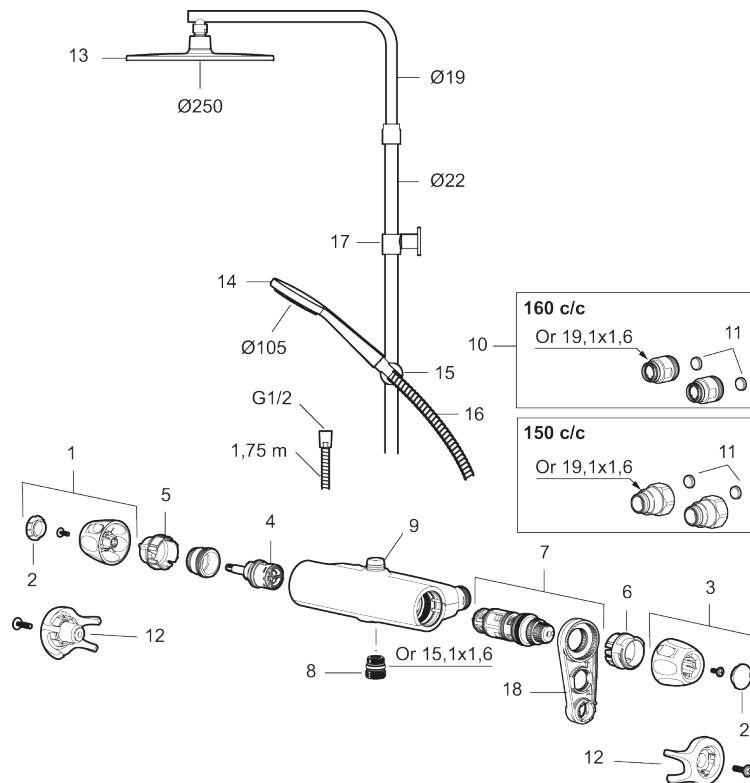

PRODUCT DESCRIPTION

9000XE head shower kit

9000XE head shower kit is a head shower kit in chrome. The telescopic shower bar allows the wall bracket's height to be adapted to the specific bathroom's ceiling height, as well as to the user's height and/or the preferred distance to the shower head.

Article number: 86831500

Sparepartlist

NO.	FMM NO.	RSK	DESCRIPTION
1	S600083	8218917	On/off handle, complete, krom
1	S600083.75	8218919	On/off handle, complete, brushed chrome
2	S600116	8218920	End cover, chrome
2	S600116.75	8218922	End cover, brushed chrome
3	S600082	8218914	Temperature handle, complete, chrome
3	S600082.75	8218916	Temperature handle, complete, brushed chrome
4	S600020	8441462	Ceramic headwork, with service tool (shower mixer)
4	S600269	8387232	Ceramic headwork, without tool (shower mixer)
5	S600117	8439714	Stop ring, reversible
6	S600087	8439711	Scalding protection ring
7	S600084	8439709	Thermostatic cartridge, complete, incl. service tool
7	S600271	8397030	Thermostatic cartridge, complete, without service tool