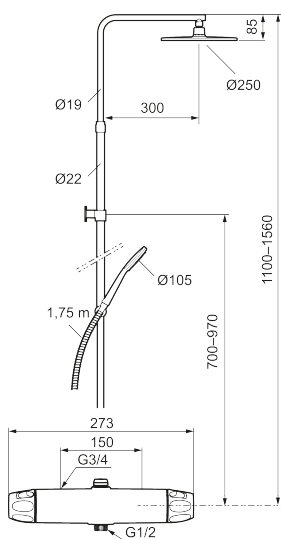

9000XE head shower kit

9000XE head shower kit is a head shower kit in chrome. The telescopic shower bar allows the wall bracket's height to be adapted to the specific bathroom's ceiling height, as well as to the user's height and/or the preferred distance to the shower head.

Article number: 86831500 **Flow 3 bar:** 7.6 l/m

Description: Chrome, 150 c/c

Unique characteristics

Backflow protection unit type **EB**

- Safety mixer 9000XE and head shower set 9000XE
- With reversible headwork
- Anti lime-scale head- and hand shower
- Shower bar with slider and wall bracket with sealing
- Shower pipe can be shortened if required
- Wall bracket freely adjustable in height, 700–970 from connection and 50–100 mm from wall, 2x20 mm spacers included, with sealing, hidden pipe joint
- Lead Free material

PRODUCT DESCRIPTION

9000XE head shower kit

9000XE head shower kit is a head shower kit in chrome. The telescopic shower bar allows the wall bracket's height to be adapted to the specific bathroom's ceiling height, as well as to the user's height and/or the preferred distance to the shower head.

NO.	FMM NO.	RSK	DESCRIPTION
8	S600088	8439712	Nipple M18x1–G1/2 for shower mixer
9	S600112	8920116	Nipple M18x1
9	S600265		Nipple M18x1, with flow regulator 9 l/min
10	59800800	8592005	Inlet connectors, 160 c/c
11	38632006	8590311	Filter
12	S600105	8439713	Care-handle, black, 2 pcs
13	S600092	8237548	Shower head, chrome
13	S600092.75	8237550	Shower head, brushed chrome
14	S600091	8233001	Hand shower, chrome
14	S600091.75	8233003	Hand shower, brushed chrome
15	S600093	8239502	Slider, chrome
15	S600093.75	8284780	Slider, brushed chrome
16	S600109	8252036	Shower hose, chrome
16	S600109.75	8252038	Shower hose, brushed chrome
17	S600094	8221921	Wall bracket, chrome
17	S600094.75	8221923	Wall bracket, brushed chrome
18	S600298	3870203	Service tool