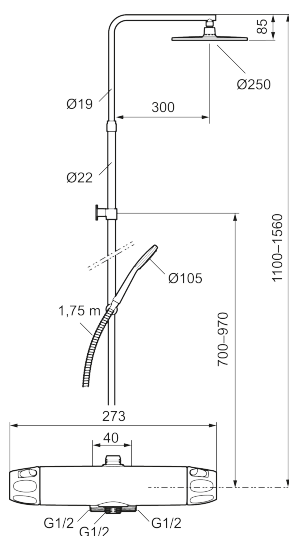

9000XE head shower kit

9000XE head shower kit is a head shower kit in brushed chrome.

The telescopic shower bar allows the wall bracket's height to be adapted to the specific bathroom's ceiling height, as well as to the user's height and/or the preferred distance to the shower head.

Article number: 86870003 **Flow 3 bar:** 7.6 l/m

Description: Brushed chrome, 40 c/c, pipe connection down

Unique characteristics

Backflow protection unit type **EB**

- Note! 40 c/c
- Safety mixer 9000XE and head shower set 9000XE
- With reversible headwork
- Anti lime-scale head- and hand shower
- Shower bar with slider, soap dish and wall bracket with sealing
- Shower pipe can be shortened if required
- Wall bracket freely adjustable in height, 700–970 from connection and 50–100 mm from wall, 2x20 mm spacers included, with sealing, hidden pipe joint
- Lead Free material