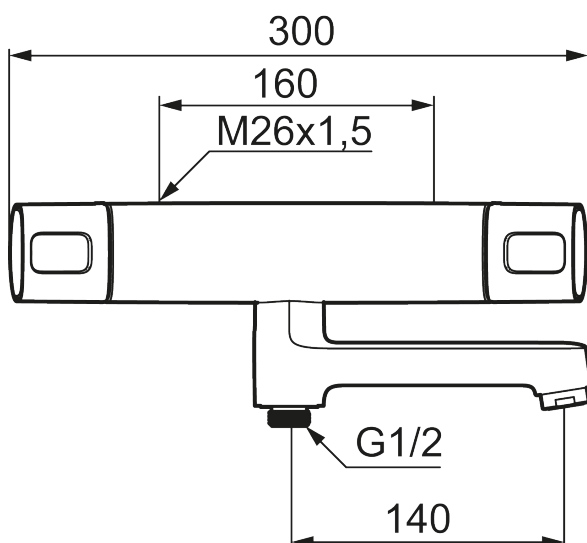

Backflow protection unit type 

- Pressure balanced thermostatic mixer
- Swivel spout with built-in diverter
- With ceramic sealed headwork
- Temperature handle with safety stop at 38°C
- With Eco-function
- Approved non-return valves, EN-Standard EN1717