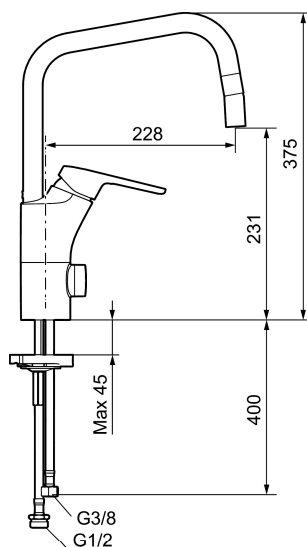

Article number: 83013010

Description: Chrome, with ball-jointed aerator, connection nut G3/8"

Unique characteristics

Backflow protection unit type

- With ball-jointed aerator
- Cold Start
- Ceramic cartridge with soft closing function
- Adjustable flow control and temperature limiter
- Eco Flow (energy and water saving aerator)
- Swivel spout, limitation part for 60°, 85°, 110° or 360° included
- With dish washer valve, switchable between cold and hot water. Pre-set on cold water
- Soft PEX® hoses (stainless steel braided)
- Hole diameter Ø34-37 mm