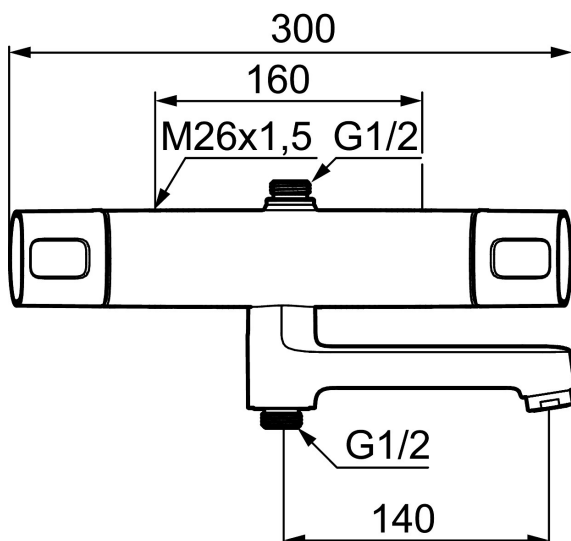

Backflow protection unit type 

- Shower connection up and down
- For head shower set with G1/2 connection
- With reversible headwork
- Pressure balanced thermostatic mixer
- Swivel spout with built-in diverter
- With ceramic sealed headwork
- Temperature handle with safety stop at 38°C
- With Eco-function
- Approved non-return valves, EN-Standard EN1717