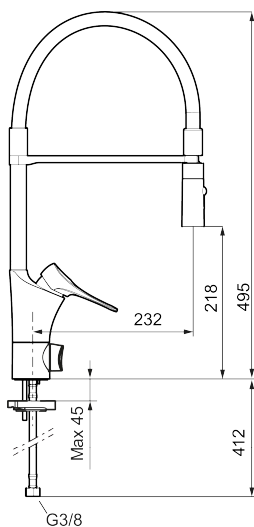

Article number: 86150010 **Flow 3 bar:** 5.4 l/m

Description: Chrome

Unique characteristics

Backflow protection unit type

- Cold Start
- Ceramic cartridge with soft closing function
- Adjustable flow control and temperature limiter
- Hose, limitation part for 60°, 85°, 110° or 360° included
- Nozzle with concentrated jet and handshower
- With dish washer valve, switchable between cold and hot water. Pre-set on cold water
- Soft PEX® hoses with 3/8" connecting nut (stainless steel braided)
- Approved non-return valves, EN-Standard EN1717
- Lead Free material
- Hole diameter Ø34-37 mm