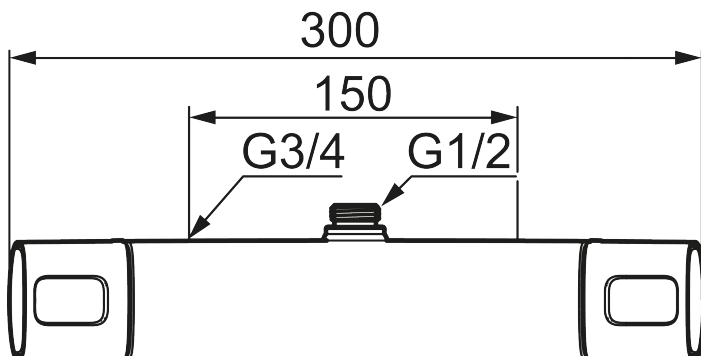

Article number: 83811500

Description: Chrome

Uniqe characteristics

Backflow protection unit type 

- With shower connection up
- Pressure balanced thermostatic mixer
- With ceramic sealed headwork
- Temperature handle with safety stop at 38°C
- With Eco-function
- Approved non-return valves, EN-Standard EN1717