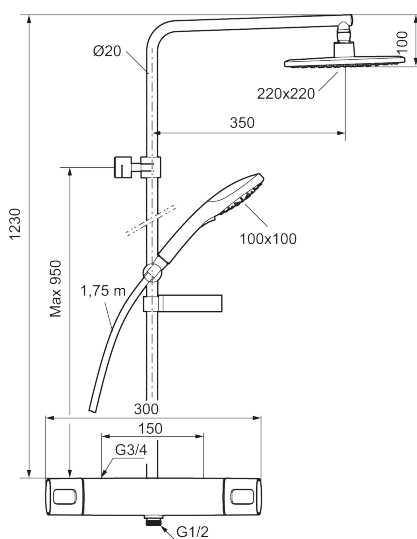

The showers can be combined with a Siljan thermostatic shower or bath mixer. Or make things simple by choosing one of our smart all-in-one overhead or hand shower sets.

**Article number:** 83831500 **Flow 3 bar:** 10.7 l/m

**Description:** Chrome, 150 c/c

### Unique characteristics

Backflow protection unit type **EB**

- Safety mixer Siljan and head shower set Siljan
- With reversible headwork
- Anti lime-scale head- and hand shower
- Eco Flow, hand shower 7,5 l/min and head shower 11 l/min
- Shower bar with slider, soap dish and wall bracket with sealing
- Shower pipe can be shortened if required
- Flexible wall bracket  $\pm 5$  mm in height and 50–100 mm from wall, 2x18 mm spacers included, with sealing, hidden pipe joint