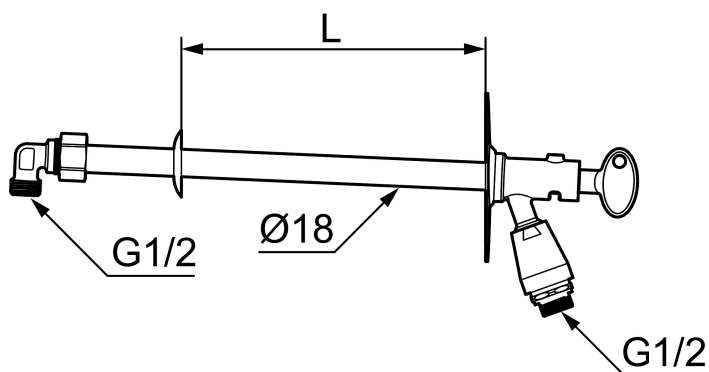

Garden valve with vacuum valve and key

Our garden valves are self-draining and therefore frost-proof even if you forget to dismantle the garden hose before the season with degrees below zero. However, we recommended that you always remove the hose and coupling when there is a risk of low temperatures.

Article number: 42941000

Description: For wall thickness max. 1000 mm

Uniqe characteristics

Backflow protection unit type

- Self-draining
- With vacuum valve and key
- With approved non-return valve
- Frost-proof even if the hose/coupling is connected
- Can be cut to suit wall thickness
- Wall bracket: H=106 mm, W=66 mm, diagonal screw holes
- Approved backflow prevention device, EN-Standard EN 1717