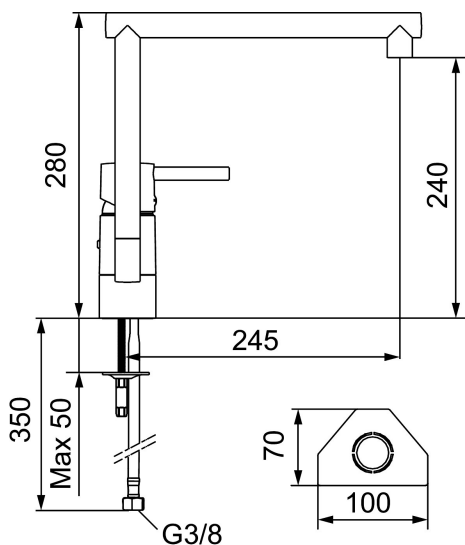

## GARDA IV kitchen mixer

Garda is a range of mixers with a clean, minimalist design. A Garda mixer enhances the overall interior of modern kitchens, and has our unique technical features including a soft-close mechanism and a ceramic seal. The spout is replaceable, so you can easily vary the mixer's appearance according to your preference. The choice is yours.

Article number: 96300010

Description: Chrome, Soft PEX® hoses with G3/8" connecting nut

### Uniqe characteristics

Backflow protection unit type

- Ceramic cartridge with soft closing function
- Adjustable flow control and temperature limiter
- Eco Flow (energy and water saving aerator)
- Swivel spout 110°
- Hole diameter Ø32-35 mm