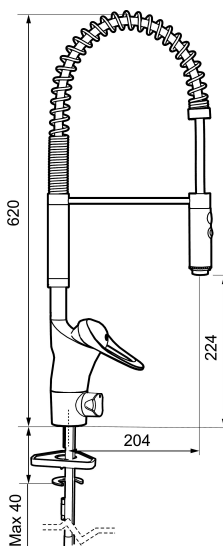

9000E flexi kitchen mixer

An optimal fusion of design and function. The FM Mattsson 9000E range ushers in a new generation of mixers that are environmentally engineered down to the last detail. The mixer brings beauty and technical perfection to your kitchen. Even in its basic version, the mixer has unique functions that save energy without compromising on comfort.

Article number: 81010000 Flow 3 bar: 10.2 l/m

Description: Chrome, connection flat end Ø10 mm

- Cold Start
- Ceramic cartridge with soft closing function
- Adjustable flow control and temperature limiter
- Hose, limitation part for 60°, 85°, 110° or 360° included
- Nozzle with concentrated jet and handshower
- With dish washer valve, switchable between cold and hot water. Pre-set on cold water
- Soft PEX® hoses (stainless steel braided)
- Approved non-return valves, EN-Standard EN1717
- Hole diameter Ø34-37 mm