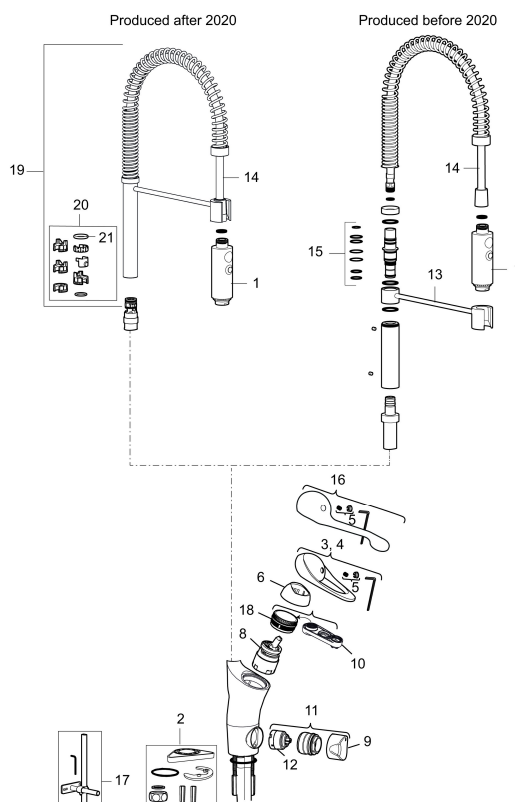

Article number: 81010000 Flow 3 bar: 10.2 l/m

Description: Chrome, connection flat end Ø10 mm

- Cold Start
- Ceramic cartridge with soft closing function
- Adjustable flow control and temperature limiter
- Hose, limitation part for 60°, 85°, 110° or 360° included
- Nozzle with concentrated jet and handshower
- With dish washer valve, switchable between cold and hot water. Pre-set on cold water
- Soft PEX[®] hoses (stainless steel braided)
- Approved non-return valves, EN-Standard EN1717
- Hole diameter Ø34-37 mm

Article number: 81010000

Sparepartlist

NO.	FMM NO.	RSK	DESCRIPTION
1	29190000	8592013	Nozzle for Flexi
2	39142800	8186893	Fastening kit, for kitchen mixer with on/off valve
3	58500000	8591936	Lever, complete, L=90 mm
4	58501750	8591937	Lever, complete, L=150 mm
5	58510000	8591944	Cover lid with colour marking
6	58520000	8591945	Cover sleeve
7	58530140	8241726	Fastening nipple with service tool
8	59120009	8591949	Ceramic cartridge with service tool, cold start (green ring)
8	59115500	8591947	Ceramic cartridge with service tool, standard (red ring)
8	59126000	8591966	Ceramic cartridge with service tool, Eco Plus (green ring)

NO.	FMM NO.	RSK	DESCRIPTION
9	59280000	8591938	Knob for dishwasher
10	60770000	8591918	Service tool
11	59290000	8591939	On/off valve for dishwasher, complete
12	59271000	8591843	Ceramic cartridge for dishwasher
13	27580000	8594559	Nozzle arm and screw
14	38801007	8592014	Hose for Flexi
15	37800100	8594556	O-ring kit
16	58501800	8592048	Lever, complete, L=180 mm
17	39147000	8592050	Stabilizer kit
18	29390000	8295356	Fastening nipple
19	S600056		Spout, complete
20	58641000	8594560	Lock kit for swivel spout
21	37801550	8295350	O-ring 15,54 x 2,62, 2 pcs