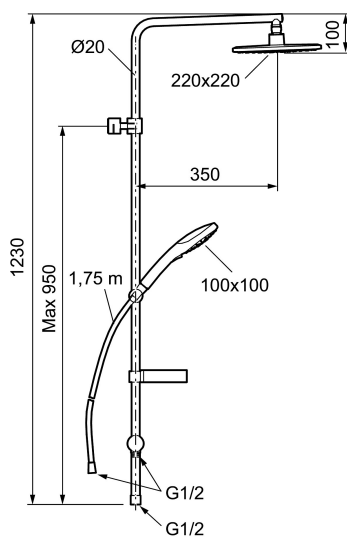

SILJAN head shower set

Our new FM Mattsson Siljan collection combines design with eco-friendly and energy-saving functions without compromising on comfort. The Siljan shower range includes a wide selection of overhead shower and hand shower sets.

The showers can be combined with a Siljan thermostatic shower or bath mixer. Or make things simple by choosing one of our smart all-in-one overhead or hand shower sets.

Article number: 83920000 Flow 3 bar: 10.7 l/m

Description: Chrome

- Hand shower with 3 shower jet settings and diverter
- Eco Flow, hand shower 7,5 l/min and head shower 11 l/min
- Anti lime-scale head- and hand shower
- With soap dish
- Flexible wall bracket ± 5 mm in height and 50–100 mm from wall, 2x18 mm spacers included, with sealing, hidden pipe joint
- Shower pipe can be shortened if required