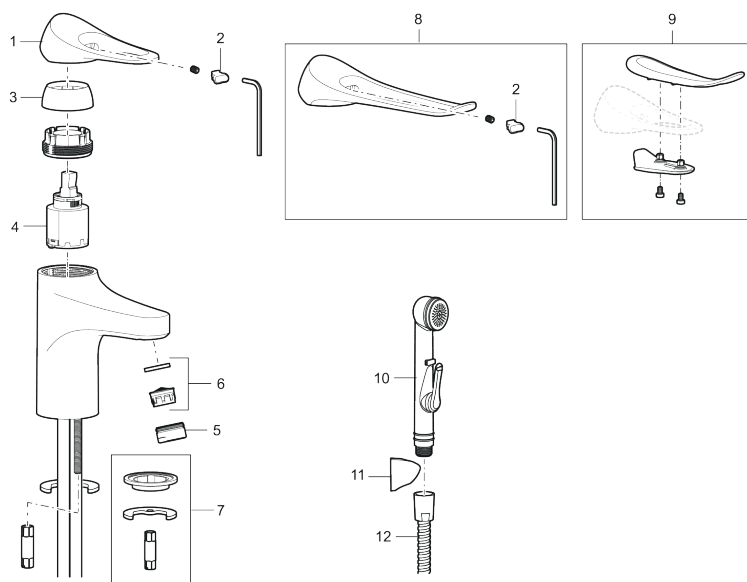

Description: Chrome

- Cold Start
- Ceramic cartridge with soft closing function
- Adjustable flow control and temperature limiter
- Eco Flow (energy and water saving aerator)
- Soft PEX[®] hoses with 3/8" connecting nut (stainless steel braided)
- Lead Free material
- Hole diameter Ø34-37 mm

Unique characteristics

Backflow protection unit type 

PRODUCT DESCRIPTION

9000XE basin mixer

9000XE basin mixer is a basin mixer in chrome. Its classic design and water-saving function make it a natural choice for the bathroom.

Article number: 86500010

Sparepartlist

NO.	FMM NO.	RSK	DESCRIPTION
1	S600096	8387022	Lever, complete, chrome
1	S600096.75	8387024	Lever, complete, Brushed chrome
2	S600097	8387025	Cover lid with colour marking
3	S600101	8387029	Cover sleeve, chrome
3	S600101.75	8387031	Cover sleeve, brushed chrome
4	S600100	8387028	Ceramic cartridge with tool, for kitchen mixer (LEED) and basin mixer
4	S600099	8387027	Ceramic cartridge, without tool, for kitchen mixer (LEED) and basin mixer
4	S600178	8387036	Ceramic cartridge with tools
4	S600272	8387234	Ceramic cartridge, without tool
5	S600156	8280014	Housing M24 ext., 13 mm, chrome
5	S600156.75	8280015	Housing M24 ext., 13 mm, brushed chrome
6	S600072	8281671	Aerator insert, 3 l/min at 200–600 kPa
6	S600226	8280024	Aerator insert, 1,7 l/min at 200–600 kPa
7	S600160	8387096	Fastening kit, for basin mixer
8	S600175	8387083	Care-lever, complete
9	S600106	8397001	Care-kit
10	S600206	8233049	Self-closing hand shower, chrome

NO.	FMM NO.	RSK	DESCRIPTION
11	S600157	8239542	Wall bracket, chrome
11	S600157.75	8239544	Wall bracket, børstet krom
12	S600152	8236561	High-pressure shower hose, L=1,5 m, chrome