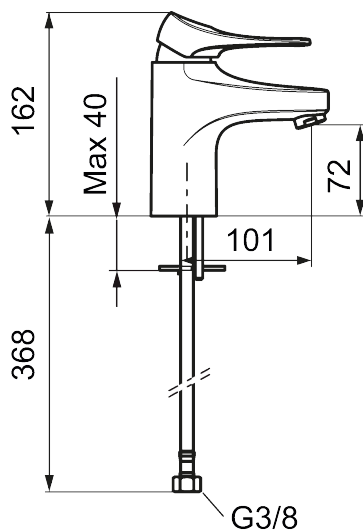

Unique characteristics

Backflow protection unit type