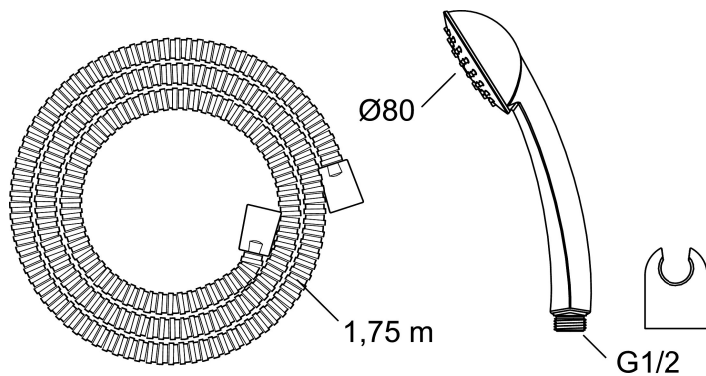

## 9000E shower kit

Article number: 94751759 Flow 3 bar: 9.0 l/m

Description: Chrome

### Uniqe characteristics

- Anti lime-scale hand shower with Eco Flow 9 l/min
- Note! The hose must not be equipped with an on/off device