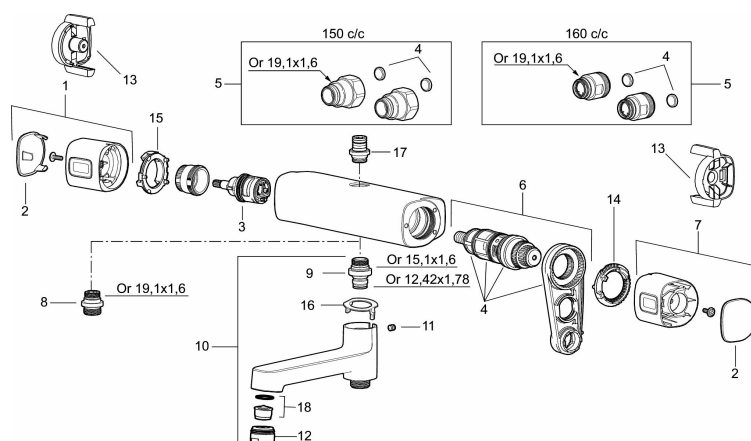

PRODUCT DESCRIPTION

SILJAN head shower kit

Our new FM Mattsson Siljan collection combines design with eco-friendly and energy-saving functions without compromising on comfort. The Siljan shower range includes a wide selection of overhead shower and hand shower sets.

The showers can be combined with a Siljan thermostatic shower or bath mixer. Or make things simple by choosing one of our smart all-in-one overhead or hand shower sets.

Article number: 83830000

Sparepartlist

NO.	FMM NO.	RSK	DESCRIPTION
1	35480009	8592029	On/off handle, complete
2	39031500	8592052	End cover
3	35980009	8585850	Ceramic on/off headwork, reversible
4	38680009	8591701	Filter kit incl. o-rings and service tool
5	59800800	8592005	Inlet connectors, 160 c/c
5	59810800	8592006	Inlet connectors 150 c/c (left-handed thread)
6	S600275	8397029	Thermostatic cartridge, complete, incl. service tool
7	35480109	8592033	Temperature handle, complete
8	39710800	8591967	Nipple M18x1-G1/2 for shower mixer
9	39754000	8591969	Nipple M18x1 with o-ring for bath mixer
10	83990000	8154079	Swivel spout with integrated diverter
11	38086000	8439701	Locking screw
12	29142400	8281526	Housing M24 ext., 13 mm
13	35976209	8592039	Care-handle, black, 2 pcs
14	38523000	8592058	Scalding protection ring
15	38531000	8592059	Stop ring, standard