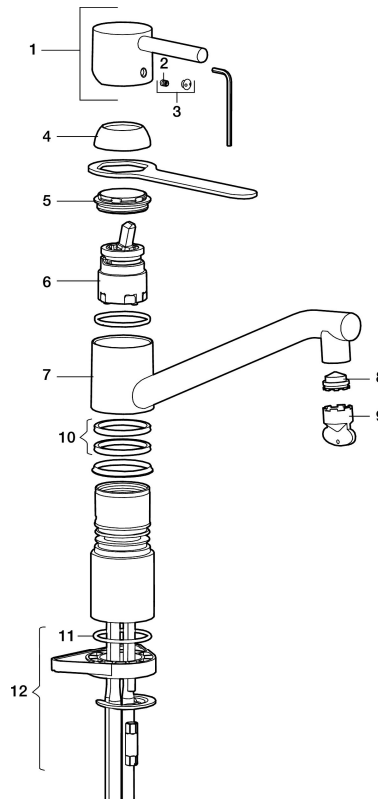

Article number: 96400010

Description: Chrome, Soft PEX® hoses with G3/8" connecting nut

- Ceramic cartridge with soft closing function
- Adjustable flow control and temperature limiter
- Eco Flow (energy and water saving aerator)
- Swivel spout 110°
- Hole diameter Ø32-35 mm

### Sparepartlist

NO.	FMM NO.	RSK	DESCRIPTION
1	59400000	8591864	Lever, complete, L=95 mm
2	38731006	8591765	Lock screw
3	59410000	8591863	Cover lid with colour marking
4	59330000	8591829	Cover ring, chrome
5	38051000	8241719	Fastening nipple,chrome
6	59110009	8591755	Ceramic cartridge, not cold start (red ring), retail packed
7	59705000	8154081	Spout, Garda low spout
8	59752200	8242199	Aerator M21,5 ext., 7-9 l/min at 300 kPa
9	60841000	8591891	Key for aerator M21,5 x 1
10	37204029	8593089	Sealing rings, 2 pcs