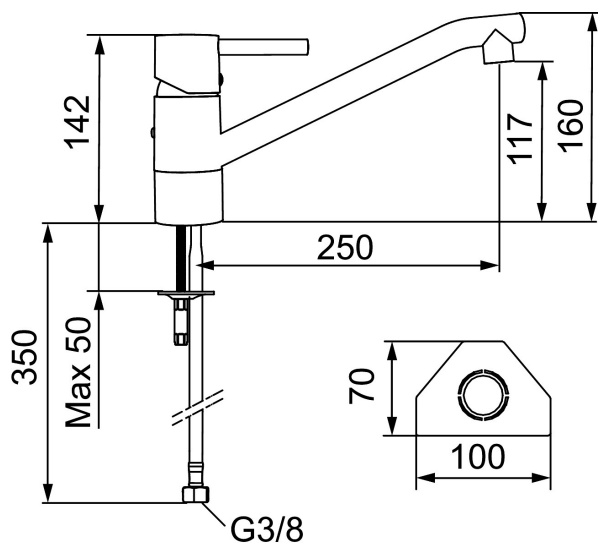

GARDA kitchen mixer

Garda is a range of mixers with a clean, minimalist design. A Garda mixer enhances the overall interior of modern kitchens, and has our unique technical features including a soft-close mechanism and a ceramic seal. The spout is replaceable, so you can easily vary the mixer's appearance according to your preference. The choice is yours.

Article number: 96400010

Description: Chrome, Soft PEX® hoses with G3/8" connecting nut

- Ceramic cartridge with soft closing function
- Adjustable flow control and temperature limiter
- Eco Flow (energy and water saving aerator)
- Swivel spout 110°
- Hole diameter Ø32-35 mm

Uniqe characteristics

Backflow protection unit type