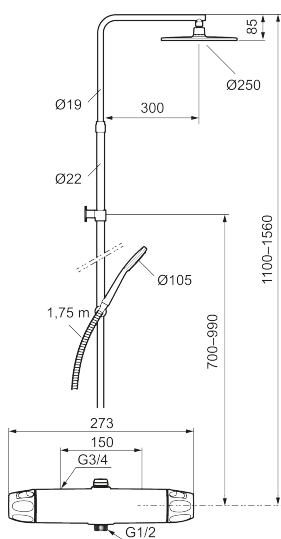

## 9000XE head shower kit

9000XE head shower kit is a head shower kit in chrome. The telescopic shower bar allows the wall bracket's height to be adapted to the specific bathroom's ceiling height, as well as to the user's height and/or the preferred distance to the shower head.

This product is LEED/BREEAM compliant, which means it meets the flow rate requirements applicable to certain new buildings and conversions.

**Article number:** 86832500 **Flow 3 bar:** 6.0 l/m

**Description:** Chrome, 150 c/c, LEED/BREEAM compliant

### Unique characteristics

Backflow protection unit type 

- Safety mixer 9000XE and head shower set 9000XE
- With reversible headwork
- Anti lime-scale head- and hand shower
- Shower bar with slider and wall bracket with sealing
- Shower pipe can be shortened if required
- Wall bracket freely adjustable in height, 700–990 from connection and 50–100 mm from wall, 2x20 mm spacers included, with sealing, hidden pipe joint
- Lead Free material