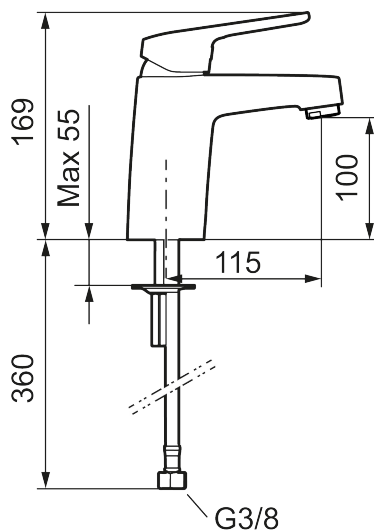

Big or small? Our FM Mattsson Siljan has products for everybody, regardless of their taste or the size of their home.

The new Siljan Mini basin mixer is a compact product that packs a punch. Specially designed for small homes, small bathrooms or small hands. The choice is yours. Needless to say, you get the same high quality, just in a smaller size.

Article number: 83507010

Description: Chrome, constant flow at 200–600 kPa, connection nut G3/8"

Unique characteristics

Backflow protection unit type 

- Cold Start
- Ceramic cartridge with soft closing function
- Adjustable flow control and temperature limiter
- Eco Flow (energy and water saving aerator)
- Soft PEX[®] hoses (stainless steel braided)