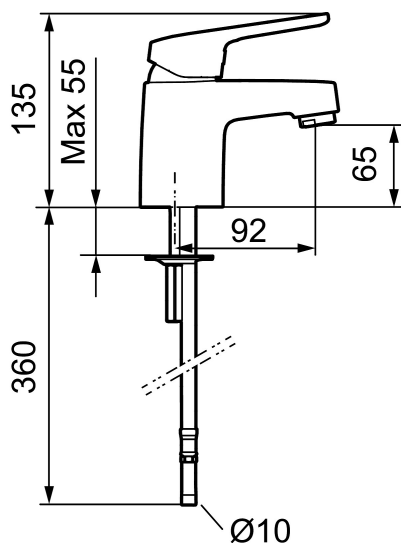

Big or small? Our FM Mattsson Siljan has products for everybody, regardless of their taste or the size of their home.

The new Siljan Mini basin mixer is a compact product that packs a punch. Specially designed for small homes, small bathrooms or small hands. The choice is yours. Needless to say, you get the same high quality, just in a smaller size.

Article number: 83520000 Flow 3 bar: 6.4 l/m

Description: Chrome, connection flat end Ø10 mm

Unique characteristics

Backflow protection unit type

- Cold Start
- Ceramic cartridge with soft closing function
- Adjustable flow control and temperature limiter
- Eco Flow (energy and water saving aerator)
- Soft PEX[®] hoses (stainless steel braided)
- Small model