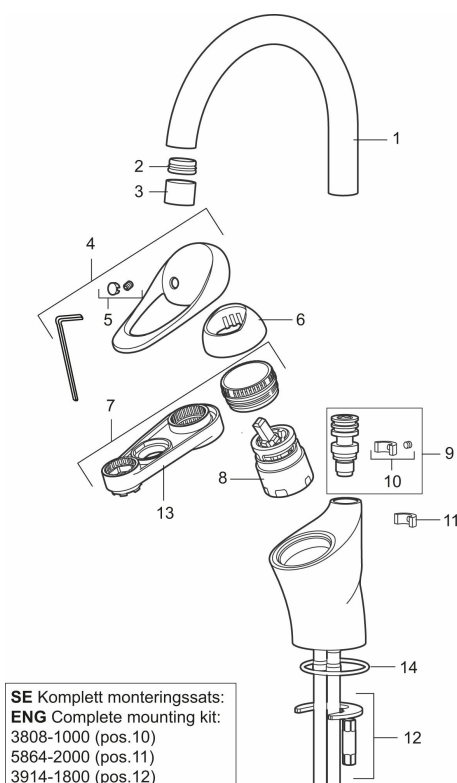

Article number: 81180000 **Flow 3 bar:** 7.7 l/m

Description: Chrome, connection flat end Ø10 mm

- Cold Start
- Ceramic cartridge with soft closing function
- Adjustable flow control and temperature limiter
- Fixed spout
- Soft PEX® hoses (stainless steel braided)

Unique characteristics

Backflow protection unit type 

PRODUCT DESCRIPTION

9000E wash trough mixer

An optimal fusion of design and function. The FM Mattsson 9000E range ushers in a new generation of mixers that are environmentally engineered down to the last detail. The mixer brings beauty and technical perfection to your bathroom. Even in its basic version, the mixer has unique functions that save energy without compromising on comfort.

Article number: 81180000

Sparepartlist

NO.	FMM NO.	RSK	DESCRIPTION
1	58630000	8154077	Spout for wash through mixer
2	S600319	8280069	Aerator insert, 7–9 l/min at 300 kPa
3	29142200	8281524	Housing M22 int.
4	58500000	8591936	Lever, complete, L=90 mm
5	58510000	8591944	Cover lid with colour marking
6	58520000	8591945	Cover sleeve
7	29390000	8295356	Fastening nipple
8	S600273	8387230	Ceramic cartridge with service tool, cold start (green ring)
9	37791000	8295341	Spout nipple, complete, for fixed spout
10	38081000	8295334	Stop screw with limitation segment
11	58642000	8295339	Fixed plug, 2 pcs, (black/grey)

NO.	FMM NO.	RSK	DESCRIPTION
12	39141800		Fastening kit, for kitchen mixer without on/off valve
13	S600298	3870203	Service tool
14	37803100		O-ring 47,0x3,0, 2 pcs