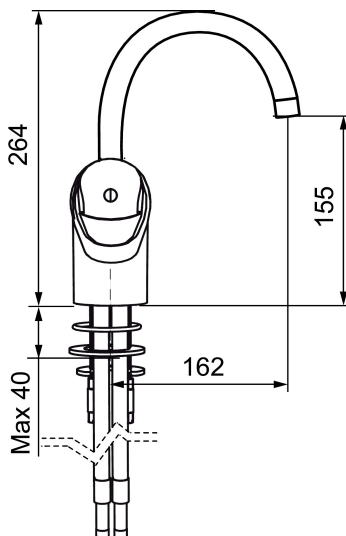

Unique characteristics

Backflow protection unit type