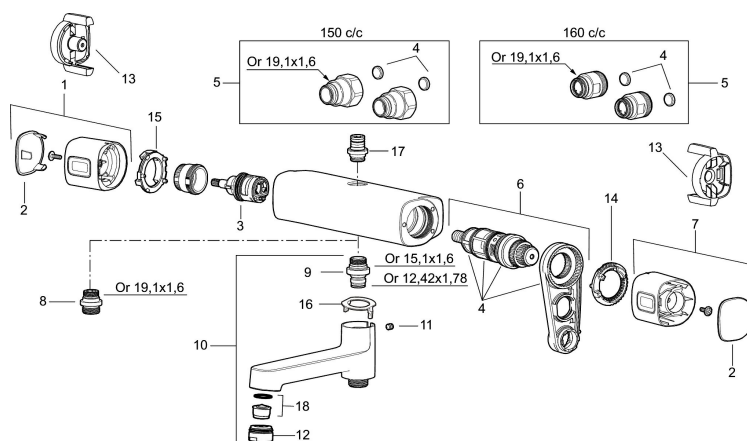

Backflow protection unit type 

- Pressure balanced thermostatic mixer
- Swivel spout with built-in diverter
- With ceramic sealed headwork
- Temperature handle with safety stop at 38°C
- With Eco-function
- Approved non-return valves, EN-Standard EN1717

Also see our FM Mattsson Siljan shower and bath packages – smart all-in-one solutions with an overhead shower or hand shower set.

Article number: 85900000

Sparepartlist

NO.	FMM NO.	RSK	DESCRIPTION
1	35480009	8592029	On/off handle, complete
2	39031500	8592052	End cover
3	35980009	8585850	Ceramic on/off headwork, reversible
4	38680009	8591701	Filter kit incl. o-rings and service tool
5	59800800	8592005	Inlet connectors, 160 c/c
5	59810800	8592006	Inlet connectors 150 c/c (left-handed thread)
6	38601009	8591609	Thermostatic cartridge, complete, incl. service tool
7	35480109	8592033	Temperature handle, complete
8	39710800	8591967	Nipple M18x1-G1/2 for shower mixer
9	39754000	8591969	Nipple M18x1 with o-ring for bath mixer
10	83990000	8154079	Swivel spout with integrated diverter
11	38086000	8439701	Locking screw
12	29142400	8281526	Housing M24 ext., 13 mm
13	35976209	8592039	Care-handle, black, 2 pcs
14	38523000	8592058	Scalding protection ring