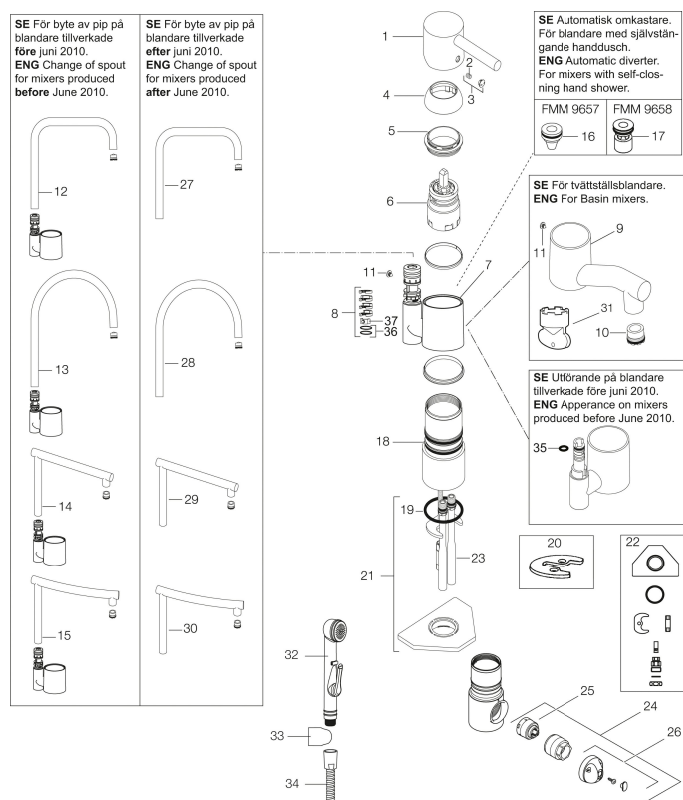

Article number: 96110010

Description: Chrome, Soft PEX® hoses with G3/8" connecting nut

- Ceramic cartridge with soft closing function
- Adjustable flow control and temperature limiter
- Eco Flow (energy and water saving aerator)
- Swivel spout 110°
- With dish washer valve, switchable between cold and hot water. Pre-set on cold water
- Hole diameter Ø32-35 mm

### Sparepartlist

NO.	FMM NO.	RSK	DESCRIPTION
1	59400000	8591864	Lever, complete, L=95 mm
2	38731006	8591765	Lock screw
3	59410000	8591863	Cover lid with colour marking
4	59330000	8591829	Cover ring, chrome
5	38051000	8241719	Fastening nipple,chrome
6	59110000	8591770	Ceramic cartridge, not cold start (red ring)
7	59782000	8154090	Sleeve for spout with socket and stop screw
8	58640000	8594555	Lock kit for swivel spout
9	59700000	8154047	Spout for basin mixer with aerator and stop screw
10	59752200	8242199	Aerator M21,5 ext., 7-9 l/min at 300 kPa