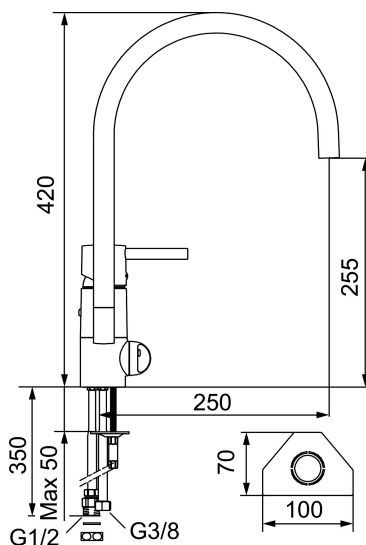

GARDA II kitchen mixer

Garda is a range of mixers with a clean, minimalist design. A Garda mixer enhances the overall interior of modern kitchens, and has our unique technical features including a soft-close mechanism and a ceramic seal. The spout is replaceable, so you can easily vary the mixer's appearance according to your preference. The choice is yours.

Article number: 96110010

Description: Chrome, Soft PEX® hoses with G3/8" connecting nut

- Ceramic cartridge with soft closing function
- Adjustable flow control and temperature limiter
- Eco Flow (energy and water saving aerator)
- Swivel spout 110°
- With dish washer valve, switchable between cold and hot water. Pre-set on cold water
- Hole diameter Ø32-35 mm