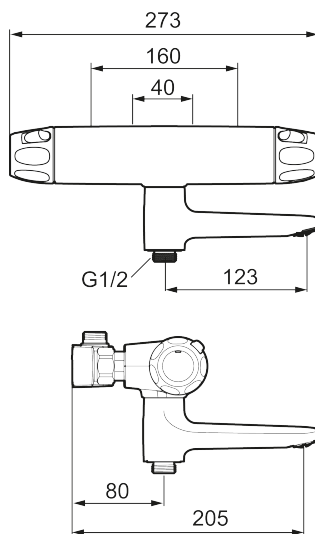

Article number: 86940000 **Flow 3 bar:** 22.7 l/m

Description: Chrome, with reversible wall plate 40–160 c/c

Unique characteristics

- Pressure balanced thermostatic mixer
- Swivel spout with built-in diverter
- With ceramic sealed headwork
- Temperature handle with safety stop at 38°C
- With Eco-function
- With reversible wall plate 40–160 c/c
- Pipe connection up or down
- Lead Free material
- Approved non-return valves, EN-Standard EN1717

Backflow protection unit type **EB**

PRODUCT DESCRIPTION

9000XE bath mixer

9000XE bath tub mixer is a mixer in chrome with carefully balanced pressure and temperature regulation, low weight, and noise absorbing as well as energy-saving functions. This product comes with a mixer bracket 40-160 c/c and is equipped with double check valves for added safety.

Article number: 86940000

Sparepartlist

NO.	FMM NO.	RSK	DESCRIPTION
1	S600083	8218917	On/off handle, complete, krom
1	S600083.75	8218919	On/off handle, complete, brushed chrome
2	S600116	8218920	End cover, chrome
2	S600116.75	8218922	End cover, brushed chrome
3	S600082	8218914	Temperature handle, complete, chrome
3	S600082.75	8218916	Temperature handle, complete, brushed chrome
4	S600020	8441462	Ceramic headwork, with service tool (shower mixer)
4	S600269	8387232	Ceramic headwork, without tool (shower mixer)
4	S600021	8441463	Ceramic headwork, with service tool (bath mixer)
4	S600270	8387233	Ceramic headwork, without tool (bath mixer)
5	S600086	8439710	Stop ring, standard
6	S600087	8439711	Scalding protection ring
6	S600026	8439708	Scalding protection ring, max 42 °C
7	S600084	8439709	Thermostatic cartridge, complete, incl. service tool
7	S600271	8397030	Thermostatic cartridge, complete, without service tool
8	S600088	8439712	Nipple M18x1-G1/2 for shower mixer
9	39754000	8591969	Nipple M18x1 with o-ring for bath mixer
10	59800800	8592005	Inlet connectors, 160 c/c