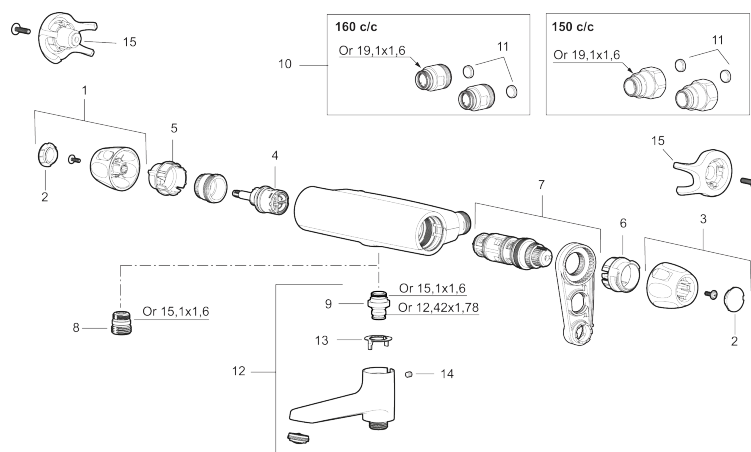

Article number: 86940000 **Flow 3 bar:** 22.7 l/m

Description: Chrome, with reversible wall plate 40–160 c/c

Unique characteristics

- Pressure balanced thermostatic mixer
- Swivel spout with built-in diverter
- With ceramic sealed headwork
- Temperature handle with safety stop at 38°C
- With Eco-function
- With reversible wall plate 40–160 c/c
- Pipe connection up or down
- Lead Free material
- Approved non-return valves, EN-Standard EN1717

Backflow protection unit type **EB**

PRODUCT DESCRIPTION

9000XE bath mixer

9000XE bath tub mixer is a mixer in chrome with carefully balanced pressure and temperature regulation, low weight, and noise absorbing as well as energy-saving functions. This product comes with a mixer bracket 40-160 c/c and is equipped with double check valves for added safety.

Article number: 86940000

Sparepartlist

NO.	FMM NO.	RSK	DESCRIPTION
1	S600083	8218917	On/off handle, complete, krom
1	S600083.75	8218919	On/off handle, complete, brushed chrome
2	S600116	8218920	End cover, chrome
2	S600116.75	8218922	End cover, brushed chrome
3	S600082	8218914	Temperature handle, complete, chrome
3	S600082.75	8218916	Temperature handle, complete, brushed chrome
4	S600020	8441462	Ceramic headwork, with service tool (shower mixer)
4	S600269	8387232	Ceramic headwork, without tool (shower mixer)
4	S600021	8441463	Ceramic headwork, with service tool (bath mixer)
4	S600270	8387233	Ceramic headwork, without tool (bath mixer)
5	S600086	8439710	Stop ring, standard
6	S600087	8439711	Scalding protection ring
6	S600026	8439708	Scalding protection ring, max 42 °C
7	S600084	8439709	Thermostatic cartridge, complete, incl. service tool
7	S600271	8397030	Thermostatic cartridge, complete, without service tool
8	S600088	8439712	Nipple M18x1-G1/2 for shower mixer
9	39754000	8591969	Nipple M18x1 with o-ring for bath mixer
10	59800800	8592005	Inlet connectors, 160 c/c