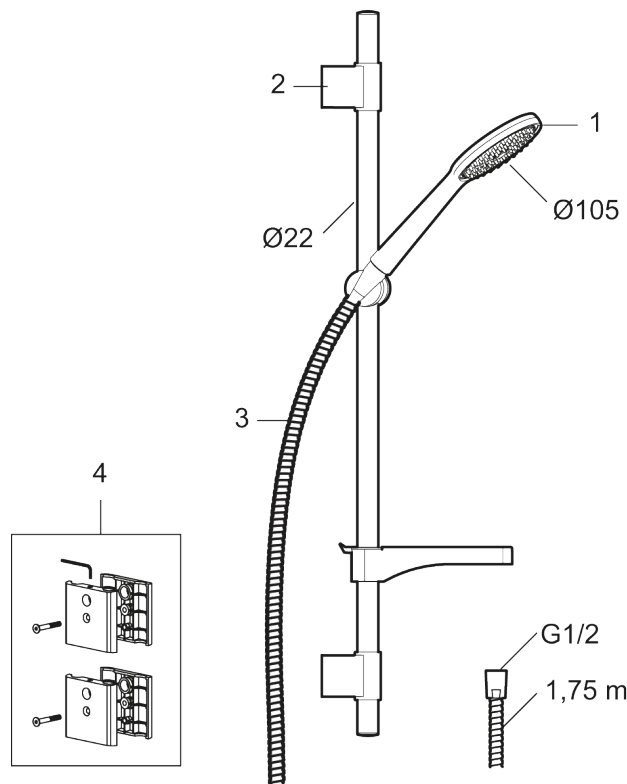

9000XE shower kit Vaska

9000XE shower set is a shower set in chrome with a metal hose and adjustable wall brackets. The mixer, combined with the large nozzle, delivers a pleasant shower experience with good pressure and an ample jet range without wasting water. The shower set is easy to install in all types of bathrooms and comes with extra wall brackets for fitting to an inlet tube.

Article number: 86710000 **Flow 3 bar:** 6.9 l/m

Description: Chrome, for mounting on 40 c/c pipes

- Model "Vaska"
- Shower bar with bracket for mounting on 40 c/c pipes
- Anti lime-scale hand shower
- With soap dish
- Lead Free material

Unique characteristics

PRODUCT DESCRIPTION

9000XE shower kit Vaska

9000XE shower set is a shower set in chrome with a metal hose and adjustable wall brackets. The mixer, combined with the large nozzle, delivers a pleasant shower experience with good pressure and an ample jet range without wasting water. The shower set is easy to install in all types of bathrooms and comes with extra wall brackets for fitting to an inlet tube.

Article number: 86710000

Sparepartlist

NO.	FMM NO.	RSK	DESCRIPTION
1	S600091	8233001	Hand shower, chrome
1	S600091.75	8233003	Hand shower, brushed chrome
2	S600095	8239500	Wall bracket, chrome
2	S600095.75	8221926	Wall bracket, brushed chrome
3	S600109	8252036	Shower hose, chrome
3	S600109.75	8252038	Shower hose, brushed chrome
4	58970009	8190736	Wall bracket, chrome