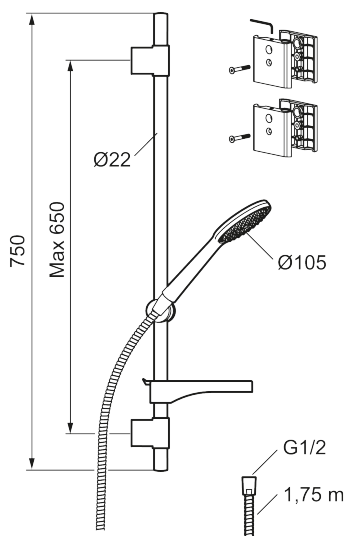

9000XE shower kit Vaska

9000XE shower set is a shower set in chrome with a metal hose and adjustable wall brackets. The mixer, combined with the large nozzle, delivers a pleasant shower experience with good pressure and an ample jet range without wasting water. The shower set is easy to install in all types of bathrooms and comes with extra wall brackets for fitting to an inlet tube.

Article number: 86710000 **Flow 3 bar:** 6.9 l/m

Description: Chrome, for mounting on 40 c/c pipes

- Model "Vaska"
- Shower bar with bracket for mounting on 40 c/c pipes
- Anti lime-scale hand shower
- With soap dish
- Lead Free material

Unique characteristics

PRODUCT DESCRIPTION

9000XE shower kit Vaska

9000XE shower set is a shower set in chrome with a metal hose and adjustable wall brackets. The mixer, combined with the large nozzle, delivers a pleasant shower experience with good pressure and an ample jet range without wasting water. The shower set is easy to install in all types of bathrooms and comes with extra wall brackets for fitting to an inlet tube.

Article number: 86710000

Sparepartlist

NO.	FMM NO.	RSK	DESCRIPTION
1	S600091	8233001	Hand shower, chrome
1	S600091.75	8233003	Hand shower, brushed chrome
2	S600095	8239500	Wall bracket, chrome
2	S600095.75	8221926	Wall bracket, brushed chrome
3	S600109	8252036	Shower hose, chrome
3	S600109.75	8252038	Shower hose, brushed chrome
4	58970009	8190736	Wall bracket, chrome