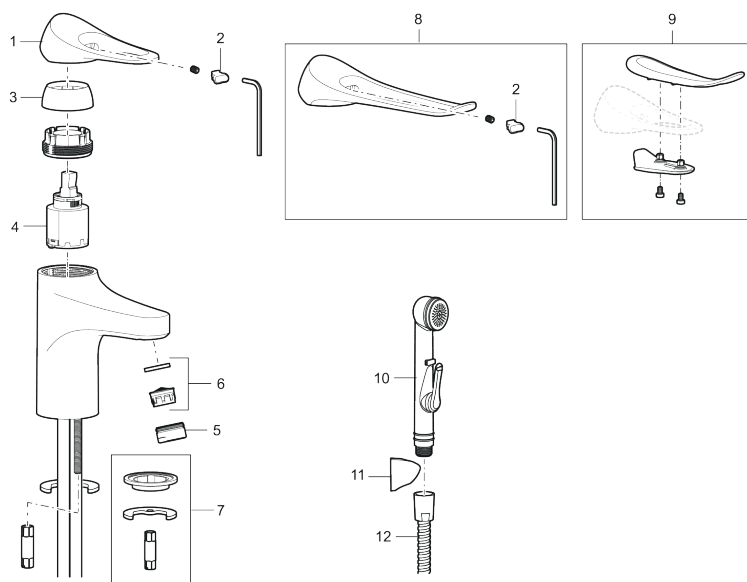

Description: Brushed chrome, with Soft PEX® L=260 mm

- Cold Start
- Ceramic cartridge with soft closing function
- Adjustable flow control and temperature limiter
- Eco Flow (energy and water saving aerator)
- Soft PEX® hoses with 3/8" connecting nut (stainless steel braided)
- Lead Free material
- Hole diameter Ø34-37 mm

Unique characteristics

Backflow protection unit type 

PRODUCT DESCRIPTION

9000XE basin mixer

9000XE basin mixer is a basin mixer in brushed chrome. Its classic design and water-saving function make it a natural choice for the bathroom.

Article number: 86502013

Sparepartlist

NO.	FMM NO.	RSK	DESCRIPTION
1	S600096	8387022	Lever, complete, chrome
1	S600096.75	8387024	Lever, complete, Brushed chrome
2	S600097	8387025	Cover lid with colour marking
3	S600101	8387029	Cover sleeve, chrome
3	S600101.75	8387031	Cover sleeve, brushed chrome
4	S600100	8387028	Ceramic cartridge with tool, for kitchen mixer (LEED) and basin mixer
4	S600099	8387027	Ceramic cartridge, without tool, for kitchen mixer (LEED) and basin mixer
4	S600178	8387036	Ceramic cartridge with tools
4	S600272	8387234	Ceramic cartridge, without tool
5	S600156	8280014	Housing M24 ext., 13 mm, chrome
5	S600156.75	8280015	Housing M24 ext., 13 mm, brushed chrome
6	S600072	8281671	Aerator insert, 3 l/min at 200–600 kPa
6	S600226	8280024	Aerator insert, 1,7 l/min at 200–600 kPa
7	S600160	8387096	Fastening kit, for basin mixer
8	S600175	8387083	Care-lever, complete
9	S600106	8397001	Care-kit
10	S600206	8233049	Self-closing hand shower, chrome

NO.	FMM NO.	RSK	DESCRIPTION
11	S600208	8239743	Wall bracket, chrome
12	S600152	8236561	High-pressure shower hose, L=1,5 m, chrome