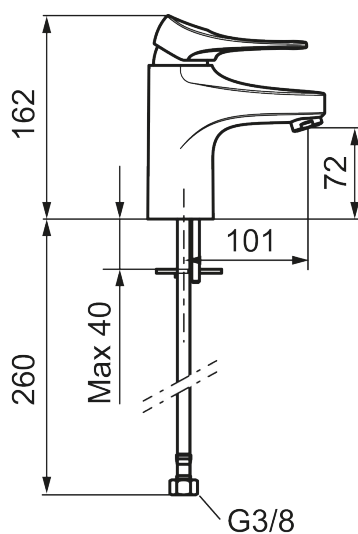

9000XE basin mixer

9000XE basin mixer is a basin mixer in brushed chrome. Its classic design and water-saving function make it a natural choice for the bathroom.

Article number: 86502013 **Flow 3 bar:** 4.5 l/m

Description: Brushed chrome, with Soft PEX® L=260 mm

- Cold Start
- Ceramic cartridge with soft closing function
- Adjustable flow control and temperature limiter
- Eco Flow (energy and water saving aerator)
- Soft PEX® hoses with 3/8" connecting nut (stainless steel braided)
- Lead Free material
- Hole diameter Ø34-37 mm

Unique characteristics

Backflow protection unit type 

PRODUCT DESCRIPTION

9000XE basin mixer

9000XE basin mixer is a basin mixer in brushed chrome. Its classic design and water-saving function make it a natural choice for the bathroom.

NO.	FMM NO.	RSK	DESCRIPTION
11	S600208	8239743	Wall bracket, chrome
12	S600152	8236561	High-pressure shower hose, L=1,5 m, chrome