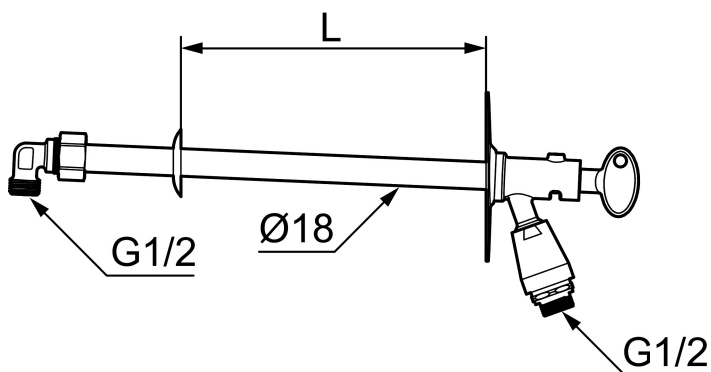

## Garden valve with vacuum valve and key

Our garden valves are self-draining and therefore frost-proof even if you forget to dismantle the garden hose before the season with degrees below zero. However, we recommended that you always remove the hose and coupling when there is a risk of low temperatures.

Article number: 42940600

Description: For wall thickness max. 600 mm

### Unique characteristics

Backflow protection unit type 

- Self-draining
- With vacuum valve and key
- With approved non-return valve
- Frost-proof even if the hose/coupling is connected
- Can be cut to suit wall thickness
- Wall bracket: H=106 mm, W=66 mm, diagonal screw holes
- Approved backflow prevention device, EN-Standard EN 1717