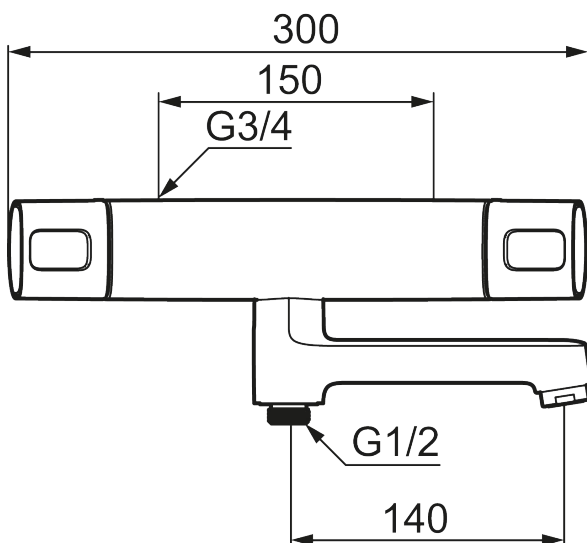

### Uniqe characteristics

Backflow protection unit type 

- Pressure balanced thermostatic mixer
- Swivel spout with built-in diverter
- With ceramic sealed headwork
- Temperature handle with safety stop at 38°C
- With Eco-function
- Approved non-return valves, EN-Standard EN1717