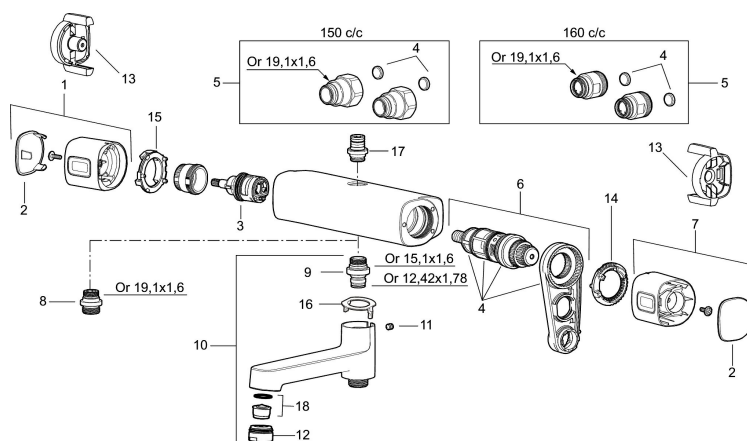

PRODUCT DESCRIPTION

SILJAN bath mixer

In the FM Mattsson Siljan collection, strong focus has been placed on design. Soft, curved shapes are used consistently to create a coordinated look. This, along with our energy-saving functions and well-known high quality, makes them very popular with plumbers.

Also see our FM Mattsson Siljan shower and bath packages – smart all-in-one solutions with an overhead shower or hand shower set.

Article number: 83901500

Sparepartlist

NO.	FMM NO.	RSK	DESCRIPTION
1	35480009	8592029	On/off handle, complete
2	39031500	8592052	End cover
3	35980009	8585850	Ceramic on/off headwork, reversible
4	38680009	8591701	Filter kit incl. o-rings and service tool
5	59800800	8592005	Inlet connectors, 160 c/c
5	59810800	8592006	Inlet connectors 150 c/c (left-handed thread)
6	38601009	8591609	Thermostatic cartridge, complete, incl. service tool
7	35480109	8592033	Temperature handle, complete
8	39710800	8591967	Nipple M18x1-G1/2 for shower mixer
9	39754000	8591969	Nipple M18x1 with o-ring for bath mixer
10	83990000	8154079	Swivel spout with integrated diverter
11	38086000	8439701	Locking screw
12	29142400	8281526	Housing M24 ext., 13 mm
13	35976209	8592039	Care-handle, black, 2 pcs
14	38523000	8592058	Scalding protection ring