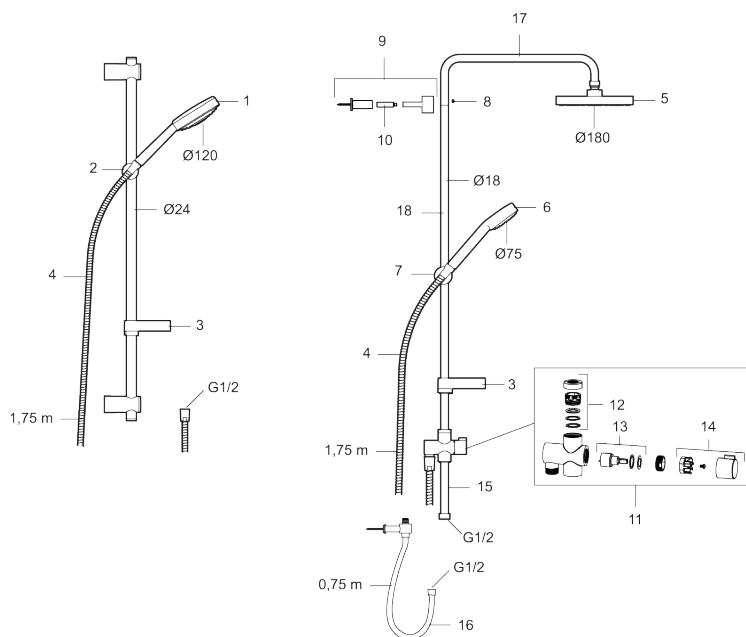

Article number: 93936000

Description: Chrome

- With hand shower and diverter
- Both head and hand shower have Eco Flow 12 l/min
- Anti lime-scale head- and hand shower
- With soap dish
- Connector with hose for mounting on mixers with downwards outlets
- Adjustable wallbracket with sealing
- Shower pipe can be shortened if required

Uniqe characteristics

PRODUCT DESCRIPTION

EBRO head shower set flexi

Ebro is a combined shower unit in a strict and modern design. It is very popular and the reasons are many. The function is one reason. The design and the pleasant shower experience are others. Ebro comes with both head and hand shower providing many pleasurable moments in the shower.

Article number: 93936000

Sparepartlist

NO.	FMM NO.	RSK	DESCRIPTION
1	93450000	8183702	Hand shower
2	93780000	8185671	Slider
3	94642000	8185687	Soap dish
4	34841750	8181618	Shower hose, chrome
5	93992000	8180647	Shower head
6	94661000	8183679	Hand shower
7	94670000	8185683	Slider
8	38082000	8221717	Stop screw
9	58950000	8180414	Wall bracket
10	27923500	8180415	Extender, 25 mm
11	58903000	8190747	Diverter, complete
12	58961000	8221708	Repair kit for diverter
13	59071000	8221706	Cartridge
14	59081000	8221707	Handle

NO.	FMM NO.	RSK	DESCRIPTION
15	58920100	8189019	Extension bar
15	58920559	8189017	Extension bar, L: 550 mm
16	93971000	8189020	Connecting hose
17	58941350		Upper bar
18	58930959	8189001	Lower bar, L=950 mm