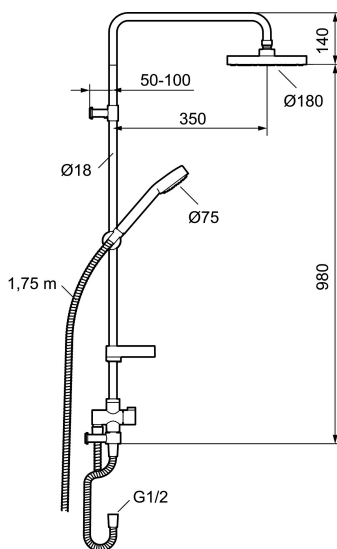

EBRO head shower set flexi

Ebro is a combined shower unit in a strict and modern design. It is very popular and the reasons are many. The function is one reason. The design and the pleasant shower experience are others. Ebro comes with both head and hand shower providing many pleasurable moments in the shower.

Article number: 93936000

Description: Chrome

- With hand shower and diverter
- Both head and hand shower have Eco Flow 12 l/min
- Anti lime-scale head- and hand shower
- With soap dish
- Connector with hose for mounting on mixers with downwards outlets
- Adjustable wallbracket with sealing
- Shower pipe can be shortened if required

Uniqe characteristics

PRODUCT DESCRIPTION

EBRO head shower set flexi

Ebro is a combined shower unit in a strict and modern design. It is very popular and the reasons are many. The function is one reason. The design and the pleasant shower experience are others. Ebro comes with both head and hand shower providing many pleasurable moments in the shower.

Article number: 93936000

Sparepartlist

NO.	FMM NO.	RSK	DESCRIPTION
1	93450000	8183702	Hand shower
2	93780000	8185671	Slider
3	94642000	8185687	Soap dish
4	34841750	8181618	Shower hose, chrome
5	93992000	8180647	Shower head
6	94661000	8183679	Hand shower
7	94670000	8185683	Slider
8	38082000	8221717	Stop screw
9	58950000	8180414	Wall bracket
10	27923500	8180415	Extender, 25 mm
11	58903000	8190747	Diverter, complete
12	58961000	8221708	Repair kit for diverter
13	59071000	8221706	Cartridge
14	59081000	8221707	Handle