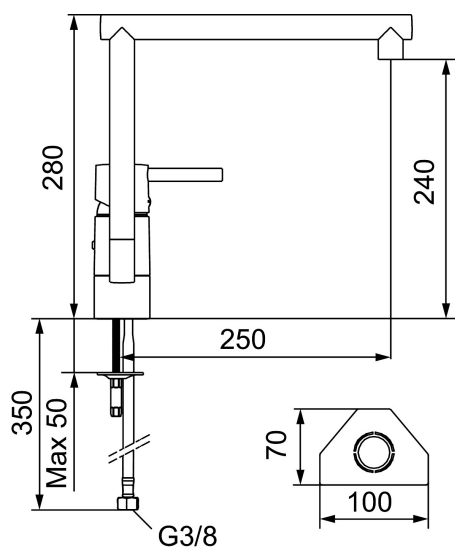

GARDA III kitchen mixer

Garda is a range of mixers with a clean, minimalist design. A Garda mixer enhances the overall interior of modern kitchens, and has our unique technical features including a soft-close mechanism and a ceramic seal. The spout is replaceable, so you can easily vary the mixer's appearance according to your preference. The choice is yours.

Article number: 96200010

Description: Chrome, Soft PEX® hoses with G3/8" connecting nut

Unique characteristics

Backflow protection unit type

- Ceramic cartridge with soft closing function
- Adjustable flow control and temperature limiter
- Eco Flow (energy and water saving aerator)
- Swivel spout 110°
- Hole diameter Ø32-35 mm