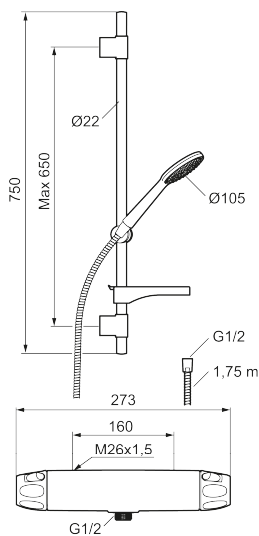

Unique characteristics

- Note! 160 c/c
- Safety mixer 9000XE and head shower set 9000XE
- Shower set has anti lime-scale hand shower, shower bar with slider, soap dish and wall brackets with sealing
- Lead Free material

Backflow protection unit type