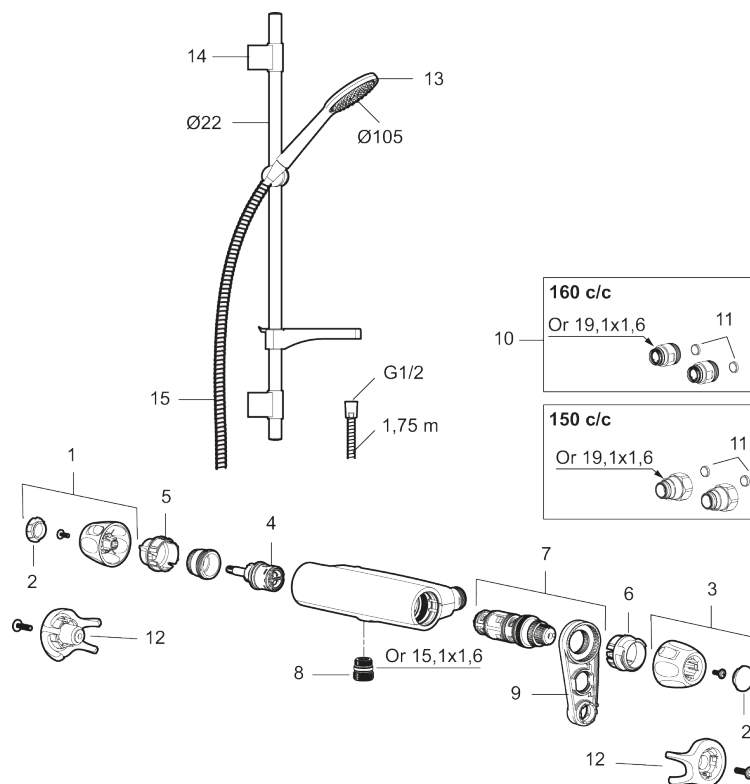

Unique characteristics

- Note! 160 c/c
- Safety mixer 9000XE and head shower set 9000XE
- Shower set has anti lime-scale hand shower, shower bar with slider, soap dish and wall brackets with sealing
- Lead Free material

Backflow protection unit type 

PRODUCT DESCRIPTION

9000XE shower kit

9000XE shower kit is our complete shower kit with a mixer and shower set in chrome. The mixer, combined with the large nozzle, delivers a pleasant shower experience with good pressure and an ample jet range without wasting water. The shower kit is easy to install in all types of bathrooms and can be supplemented with a tub spout. This product is LEED/BREEAM compliant, which means it meets the flow rate requirements applicable to certain new buildings and conversions.

Article number: 86821000

Sparepartlist

NO.	FMM NO.	RSK	DESCRIPTION
1	S600083	8218917	On/off handle, complete, krom
1	S600083.75	8218919	On/off handle, complete, brushed chrome
2	S600116	8218920	End cover, chrome
2	S600116.75	8218922	End cover, brushed chrome
3	S600082	8218914	Temperature handle, complete, chrome
3	S600082.75	8218916	Temperature handle, complete, brushed chrome
4	S600020	8441462	Ceramic headwork, with service tool (shower mixer)
5	S600086	8439710	Stop ring, standard
6	S600087	8439711	Scalding protection ring

NO.	FMM NO.	RSK	DESCRIPTION
7	S600084	8439709	Thermostatic cartridge, complete, incl. service tool
8	S600088	8439712	Nipple M18x1-G1/2 for shower mixer
9	60770000	8591918	Service tool
10	59800800	8592005	Inlet connectors, 160 c/c
11	38632006	8590311	Filter
12	S600105	8439713	Care-handle, black, 2 pcs
13	S600091	8233001	Hand shower, chrome
13	S600091.75	8233003	Hand shower, brushed chrome
14	S600095	8239500	Wall bracket, chrome
14	S600095.75	8221926	Wall bracket, brushed chrome
15	S600109	8252036	Shower hose, chrome
15	S600109.75	8252038	Shower hose, brushed chrome