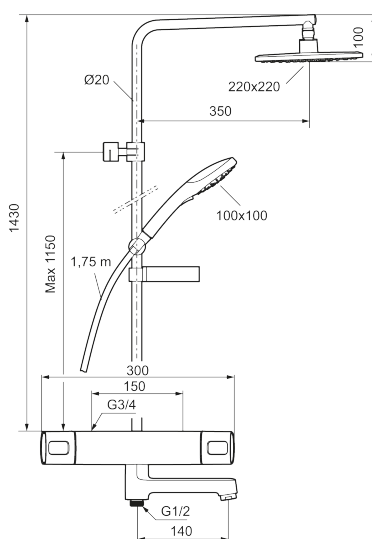

Article number: 83931500 Flow 3 bar: 22.0 l/m

Description: Chrome, 150 c/c

Unique characteristics

Backflow protection unit type **EB**

- Safety mixer Siljan and head shower set Siljan
- With reversible headwork
- Svivel spout with integrated diverter
- Anti lime-scale head- and hand shower
- Eco Flow, hand shower 9 l/min and head shower 12 l/min
- Shower bar with slider, soap dish and wall bracket with sealing
- Shower pipe can be shortened if required
- Flexible wall bracket ± 5 mm in height and 50–100 mm from wall, 2x18 mm spacers included, with sealing, hidden pipe joint

NO.	FMM NO.	RSK	DESCRIPTION
1	35480009	8592029	On/off handle, complete
2	39031500	8592052	End cover
3	35980009	8585850	Ceramic on/off headwork, reversible
4	38680009	8591701	Filter kit incl. o-rings and service tool
5	59800800	8592005	Inlet connectors, 160 c/c
5	59810800	8592006	Inlet connectors 150 c/c (left-handed thread)
6	S600275	8397029	Thermostatic cartridge, complete, incl. service tool
7	35480109	8592033	Temperature handle, complete
8	39710800	8591967	Nipple M18x1-G1/2 for shower mixer
9	39754000	8591969	Nipple M18x1 with o-ring for bath mixer
10	83990000	8154079	Swivel spout with integrated diverter
11	38086000	8439701	Locking screw
12	29142400	8281526	Housing M24 ext., 13 mm
13	35976209	8592039	Care-handle, black, 2 pcs
14	38523000	8592058	Scalding protection ring
15	38531000	8592059	Stop ring, standard
15	38531040	8592060	Stop ring, reversible

NO.	FMM NO.	RSK	DESCRIPTION
16	38521000	8295345	Stop ring
17	39716000		Nipple M18x1
18	29102650	8281547	Aerator insert, 20–24 l/min at 300 kPa