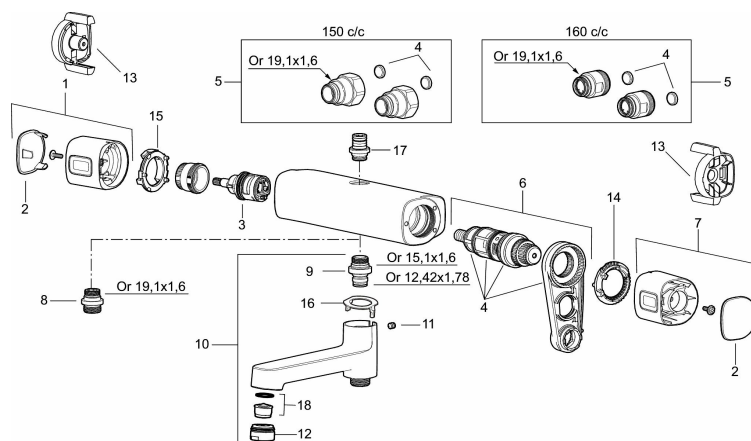

PRODUCT DESCRIPTION

SILJAN head shower kit (bath mixer)

Our new FM Mattsson Siljan collection combines design with eco-friendly and energy-saving functions without compromising on comfort. The Siljan shower range includes a wide selection of overhead shower and hand shower sets.

The showers can be combined with a Siljan thermostatic shower or bath mixer. Or make things simple by choosing one of our smart all-in-one overhead or hand shower sets.

Article number: 83931500

Sparepartlist

NO.	FMM NO.	RSK	DESCRIPTION
1	35480009	8592029	On/off handle, complete
2	39031500	8592052	End cover
3	35980009	8585850	Ceramic on/off headwork, reversible
4	38680009	8591701	Filter kit incl. o-rings and service tool
5	59800800	8592005	Inlet connectors, 160 c/c
5	59810800	8592006	Inlet connectors 150 c/c (left-handed thread)
6	S600275	8397029	Thermostatic cartridge, complete, incl. service tool
7	35480109	8592033	Temperature handle, complete
8	39710800	8591967	Nipple M18x1-G1/2 for shower mixer
9	39754000	8591969	Nipple M18x1 with o-ring for bath mixer
10	83990000	8154079	Swivel spout with integrated diverter
11	38086000	8439701	Locking screw
12	29142400	8281526	Housing M24 ext., 13 mm
13	35976209	8592039	Care-handle, black, 2 pcs
14	38523000	8592058	Scalding protection ring
15	38531000	8592059	Stop ring, standard
15	38531040	8592060	Stop ring, reversible