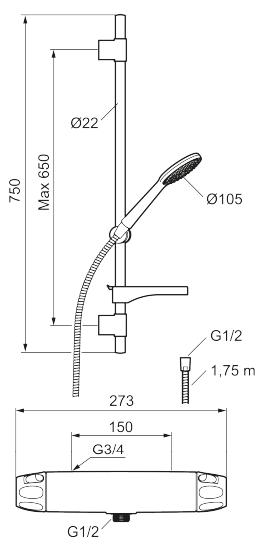

This product is LEED/BREEAM compliant, which means it meets the flow rate requirements applicable to certain new buildings and conversions.

Article number: 86822503 **Flow 3 bar:** 6.0 l/m

Description: Brushed chrome, 150 c/c, LEED/BREEAM compliant

Backflow protection unit type 

NO.	FMM NO.	RSK	DESCRIPTION
6	S600087	8439711	Scalding protection ring
7	S600084	8439709	Thermostatic cartridge, complete, incl. service tool
7	S600271	8397030	Thermostatic cartridge, complete, without service tool
8	S600088	8439712	Nipple M18x1-G1/2 for shower mixer
9	S600298	3870203	Service tool
10	59800800	8592005	Inlet connectors, 160 c/c
11	38632006	8590311	Filter
12	S600105	8439713	Care-handle, black, 2 pcs
13	S600091	8233001	Hand shower, chrome
13	S600091.75	8233003	Hand shower, brushed chrome
14	S600095	8239500	Wall bracket, chrome
14	S600095.75	8221926	Wall bracket, brushed chrome
15	S600109	8252036	Shower hose, chrome
15	S600109.75	8252038	Shower hose, brushed chrome