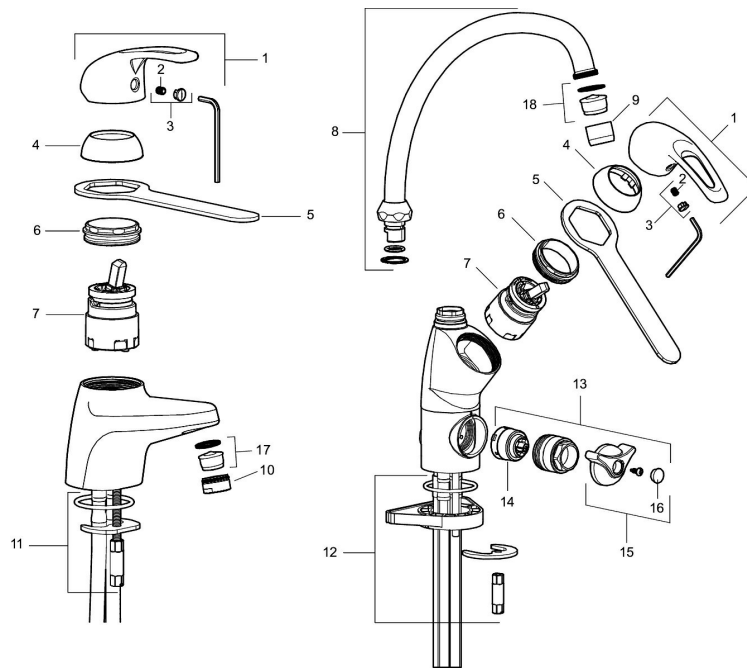

TIDAN kitchen mixer

Article number: 47100110

Description: Chrome

- Adjustable flow control and temperature limiter
- Swivel spout 120°
- Soft PEX® hoses with 3/8" connecting nut (stainless steel braided)
- Hole diameter Ø34-37 mm
- **Supplied only in 6 pack**

Unique characteristics

Backflow protection unit type

PRODUCT DESCRIPTION

TIDAN kitchen mixer

Article number: 47100110

Sparepartlist

NO.	FMM NO.	RSK	DESCRIPTION
1	59210000	8592019	Lever, complete, L=110 mm
2	38731006	8591765	Lock screw
3	59320000	8591766	Cover lid with colour marking
4	59330000	8591829	Cover ring, chrome
5	60863900	8592419	Wrench
6	38050002	8242233	Fastening nipple
7	59130000	8591971	Ceramic cartridge with tools
8	38174700	8153997	Spout
9	29142200	8281524	Housing M22 int.
10	29142400	8281526	Housing M24 ext., 13 mm
11	39140400	8186894	Fastening kit for basin mixers
12	39142700	8186895	Fastening kit for kitchen mixers
13	59251000	8591834	On/off valve for dishwasher, complete
14	59271000	8591843	Ceramic cartridge for dishwasher
15	59261000	8591839	Knob for dishwasher
16	39030000	8295347	End cover, chrome, 2 pcs
17	29102910	8281534	Aerator insert, 5,5–6,5 l/min at 300kPa

NO.	FMM NO.	RSK	DESCRIPTION
18	29102290	8242220	Aerator insert, 7–9 l/min at 300kPa