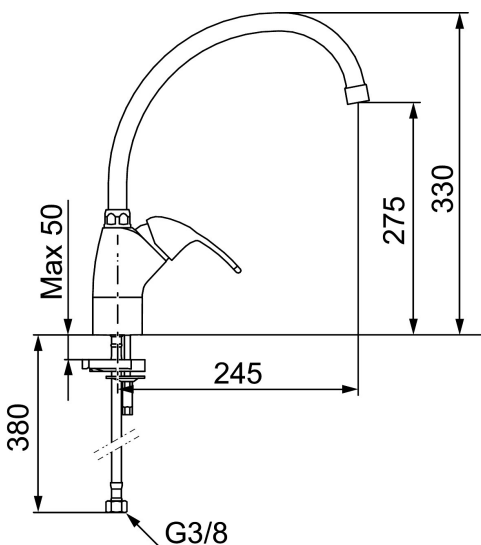

TIDAN kitchen mixer

Article number: 47100110

Description: Chrome

- Adjustable flow control and temperature limiter
- Swivel spout 120°
- Soft PEX® hoses with 3/8" connecting nut (stainless steel braided)
- Hole diameter Ø34-37 mm
- **Supplied only in 6 pack**

Unique characteristics

Backflow protection unit type

PRODUCT DESCRIPTION

TIDAN kitchen mixer

Article number: 47100110

Sparepartlist

NO.	FMM NO.	RSK	DESCRIPTION
1	59210000	8592019	Lever, complete, L=110 mm
2	38731006	8591765	Lock screw
3	59320000	8591766	Cover lid with colour marking
4	59330000	8591829	Cover ring, chrome
5	60863900	8592419	Wrench
6	38050002	8242233	Fastening nipple
7	59130000	8591971	Ceramic cartridge with tools
8	38174700	8153997	Spout
9	29142200	8281524	Housing M22 int.
10	29142400	8281526	Housing M24 ext., 13 mm
11	39140400	8186894	Fastening kit for basin mixers
12	39142700	8186895	Fastening kit for kitchen mixers
13	59251000	8591834	On/off valve for dishwasher, complete
14	59271000	8591843	Ceramic cartridge for dishwasher
15	59261000	8591839	Knob for dishwasher
16	39030000	8295347	End cover, chrome, 2 pcs
17	29102910	8281534	Aerator insert, 5,5–6,5 l/min at 300kPa

NO.	FMM NO.	RSK	DESCRIPTION
18	29102290	8242220	Aerator insert, 7–9 l/min at 300kPa