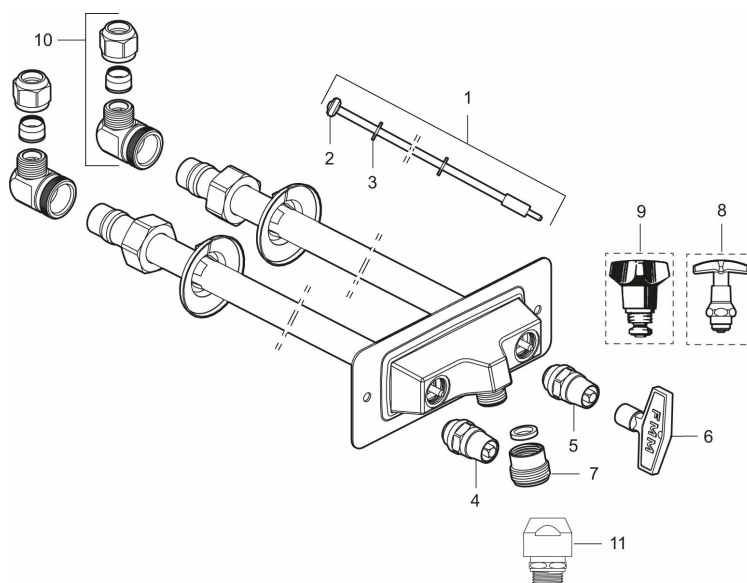

## Garden valve for cold and hot water

**Article number:** 42821000

**Description:** For wall thickness max. 1000 mm

- For cold and hot water
- With approved non-return valves
- Can be cut to suit wall thickness
- Wall bracket: H=70 mm, W=180 mm, screw holes c/c 164 mm

### Sparepartlist

NO.	FMM NO.	RSK	DESCRIPTION
1	37504715	4316865	Spindle extender, L=471 mm, for (400 mm)
1	37505715	4316873	Spindle extender, L=571 mm, for (500 mm)
1	37504000	4316878	Spindle extender, L=1058 mm, for (1000 mm)
2	36001529	8913410	Valve cone, 2 pcs
2	36001500	8913411	Valve cone
3	37520000	5438345	Guiding ring, 5 pcs
4	35131501	8588908	Headwork, HW
5	35131500	8588907	Headwork, CW
6	42730009	4316626	Key
7	27250009	8241172	Transition nipple, G3/4 ext. - G1/2 int.
8	35071500	8587314	Headwork, CW, chrome
8	35071501	8587315	Headwork, HW, chrome
9	35051810	8587529	Headwork, CW, olive
9	35051811	8587628	Headwork, HW, olive
10	37541001	4316883	Valve body, complete with cone
11	29816000		Vacuum Valve