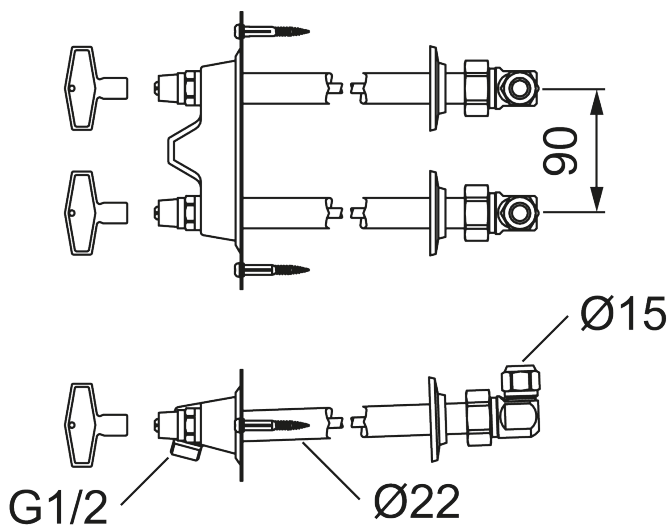

Garden valve for cold and hot water

Article number: 42821000

Description: For wall thickness max. 1000 mm

- For cold and hot water
- With approved non-return valves
- Can be cut to suit wall thickness
- Wall bracket: H=70 mm, W=180 mm, screw holes c/c 164 mm

Unique characteristics

Backflow protection unit type