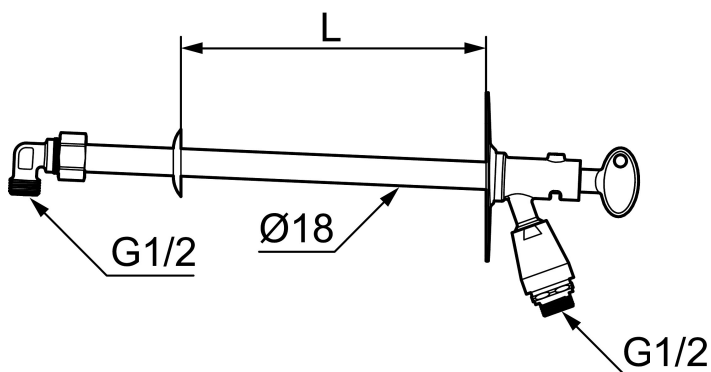

Garden valve with vacuum valve and key

Our garden valves are self-draining and therefore frost-proof even if you forget to dismantle the garden hose before the season with degrees below zero. However, we recommended that you always remove the hose and coupling when there is a risk of low temperatures.

Article number: 42940600

Description: For wall thickness max. 600 mm

Unique characteristics

Backflow protection unit type 

- Self-draining
- With vacuum valve and key
- With approved non-return valve
- Frost-proof even if the hose/coupling is connected
- Can be cut to suit wall thickness
- Wall bracket: H=106 mm, W=66 mm, diagonal screw holes
- Approved backflow prevention device, EN-Standard EN 1717