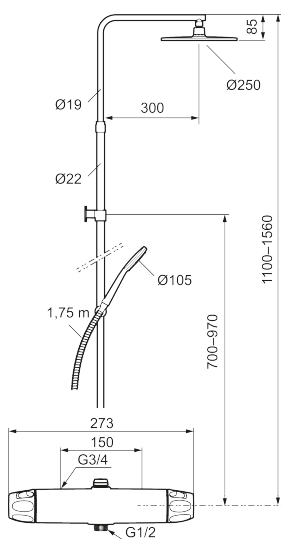

9000XE head shower kit

9000XE head shower kit is a head shower kit in brushed chrome.

The telescopic shower bar allows the wall bracket's height to be adapted to the specific bathroom's ceiling height, as well as to the user's height and/or the preferred distance to the shower head.

This product is LEED/BREEAM compliant, which means it meets the flow rate requirements applicable to certain new buildings and conversions.

Article number: 86832503 **Flow 3 bar:** 6.0 l/m

Description: Brushed chrome, 150 c/c, LEED/BREEAM compliant

Unique characteristics

Backflow protection unit type **EB**

- Safety mixer 9000XE and head shower set 9000XE
- With reversible headwork
- Anti lime-scale head- and hand shower
- Shower bar with slider and wall bracket with sealing
- Shower pipe can be shortened if required
- Wall bracket freely adjustable in height, 700–970 from connection and 50–100 mm from wall, 2x20 mm spacers included, with sealing, hidden pipe joint
- Lead Free material

NO.	FMM NO.	RSK	DESCRIPTION
7	S600084	8439709	Thermostatic cartridge, complete, incl. service tool
8	S600088	8439712	Nipple M18x1-G1/2 for shower mixer
9	S600112	8920116	Nipple M18x1
9	S600265		Nipple M18x1, with flow regulator 9 l/min
10	59800800	8592005	Inlet connectors, 160 c/c
11	38632006	8590311	Filter
12	S600105	8439713	Care-handle, black, 2 pcs
13	S600092	8237548	Shower head, chrome
13	S600092.75	8237550	Shower head, brushed chrome
14	S600091	8233001	Hand shower, chrome
14	S600091.75	8233003	Hand shower, brushed chrome
15	S600093	8239502	Slider, chrome
15	S600093.75	8284780	Slider, brushed chrome
16	S600109	8252036	Shower hose, chrome
16	S600109.75	8252038	Shower hose, brushed chrome
17	S600094	8221921	Wall bracket, chrome
17	S600094.75	8221923	Wall bracket, brushed chrome
18	60770000	8591918	Service tool