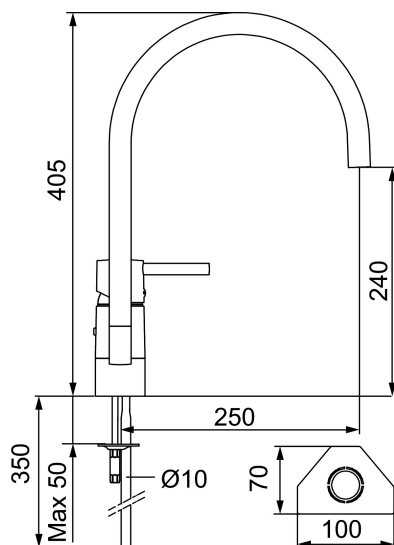

Article number: 96100000

Description: Chrome, with CU Ø10 mm

### Uniqe characteristics

Backflow protection unit type

- Ceramic cartridge with soft closing function
- Adjustable flow control and temperature limiter
- Eco Flow (energy and water saving aerator)
- Swivel spout 110°
- Hole diameter Ø32-35 mm