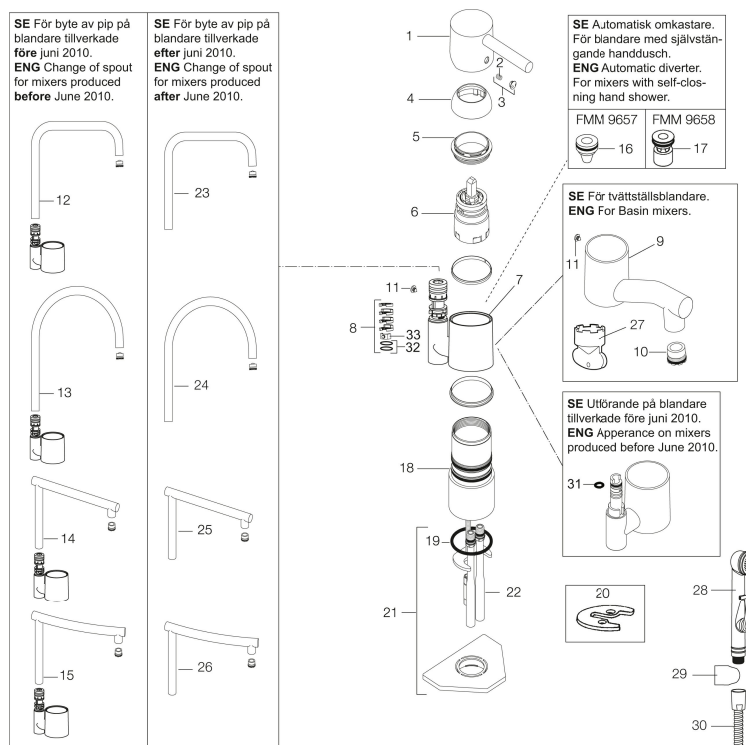

Article number: 96100000

Description: Chrome, with CU Ø10 mm

### Uniqe characteristics

Backflow protection unit type

- Ceramic cartridge with soft closing function
- Adjustable flow control and temperature limiter
- Eco Flow (energy and water saving aerator)
- Swivel spout 110°
- Hole diameter Ø32-35 mm

## PRODUCT DESCRIPTION

### Sparepartlist

NO.	FMM NO.	RSK	DESCRIPTION
1	59400000	8591864	Lever, complete, L=95 mm
2	38730006	8591623	Locking screw
3	59410000	8591863	Cover lid with colour marking
4	59330000	8591829	Cover ring, chrome
5	38051000	8241719	Fastening nipple,chrome
6	59110000	8591770	Ceramic cartridge, not cold start (red ring)
7	59782000	8154090	Sleeve for spout with socket and stop screw
8	58640000	8594555	Lock kit for swivel spout
9	59700000	8154047	Spout for basin mixer with aerator and stop screw
10	59752200	8242199	Aerator M21,5 ext., 7-9 l/min at 300 kPa
11	38080000	8241723	Stop screw