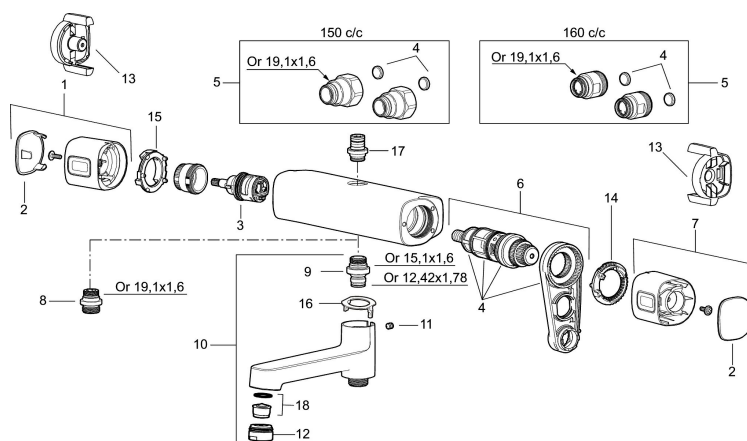

PRODUCT DESCRIPTION

SILJAN head shower kit (bath mixer)

Our new FM Mattsson Siljan collection combines design with eco-friendly and energy-saving functions without compromising on comfort. The Siljan shower range includes a wide selection of overhead shower and hand shower sets.

The showers can be combined with a Siljan thermostatic shower or bath mixer. Or make things simple by choosing one of our smart all-in-one overhead or hand shower sets.

Article number: 83931500

Sparepartlist

NO.	FMM NO.	RSK	DESCRIPTION
1	35480009	8592029	On/off handle, complete
2	39031500	8592052	End cover
3	35980009	8585850	Ceramic on/off headwork, reversible
4	38680009	8591701	Filter kit incl. o-rings and service tool
5	59800800	8592005	Inlet connectors, 160 c/c
5	59810800	8592006	Inlet connectors 150 c/c (left-handed thread)
6	38601009	8591609	Thermostatic cartridge, complete, incl. service tool
7	35480109	8592033	Temperature handle, complete
8	39710800	8591967	Nipple M18x1-G1/2 for shower mixer
9	39754000	8591969	Nipple M18x1 with o-ring for bath mixer
10	83990000	8154079	Swivel spout with integrated diverter
11	38086000	8439701	Locking screw
12	29142400	8281526	Housing M24 ext., 13 mm
13	35976209	8592039	Care-handle, black, 2 pcs
14	38523000	8592058	Scalding protection ring
15	38531000	8592059	Stop ring, standard