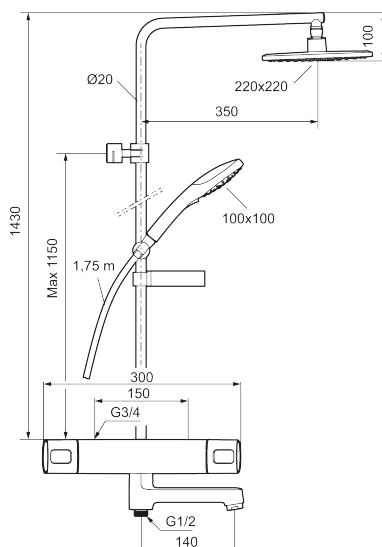

Article number: 83931500 Flow 3 bar: 22.0 l/m

Description: Chrome, 150 c/c

### Unique characteristics

Backflow protection unit type **EB**

- Safety mixer Siljan and head shower set Siljan
- With reversible headwork
- Svivel spout with integrated diverter
- Anti lime-scale head- and hand shower
- Eco Flow, hand shower 9 l/min and head shower 12 l/min
- Shower bar with slider, soap dish and wall bracket with sealing
- Shower pipe can be shortened if required
- Flexible wall bracket  $\pm 5$  mm in height and 50–100 mm from wall, 2x18 mm spacers included, with sealing, hidden pipe joint

## Sparepartlist

NO.	FMM NO.	RSK	DESCRIPTION
1	35480009	8592029	On/off handle, complete
2	39031500	8592052	End cover
3	35980009	8585850	Ceramic on/off headwork, reversible
4	38680009	8591701	Filter kit incl. o-rings and service tool
5	59800800	8592005	Inlet connectors, 160 c/c
5	59810800	8592006	Inlet connectors 150 c/c (left-handed thread)
6	38601009	8591609	Thermostatic cartridge, complete, incl. service tool
7	35480109	8592033	Temperature handle, complete
8	39710800	8591967	Nipple M18x1-G1/2 for shower mixer
9	39754000	8591969	Nipple M18x1 with o-ring for bath mixer
10	83990000	8154079	Swivel spout with integrated diverter
11	38086000	8439701	Locking screw
12	29142400	8281526	Housing M24 ext., 13 mm
13	35976209	8592039	Care-handle, black, 2 pcs
14	38523000	8592058	Scalding protection ring
15	38531000	8592059	Stop ring, standard