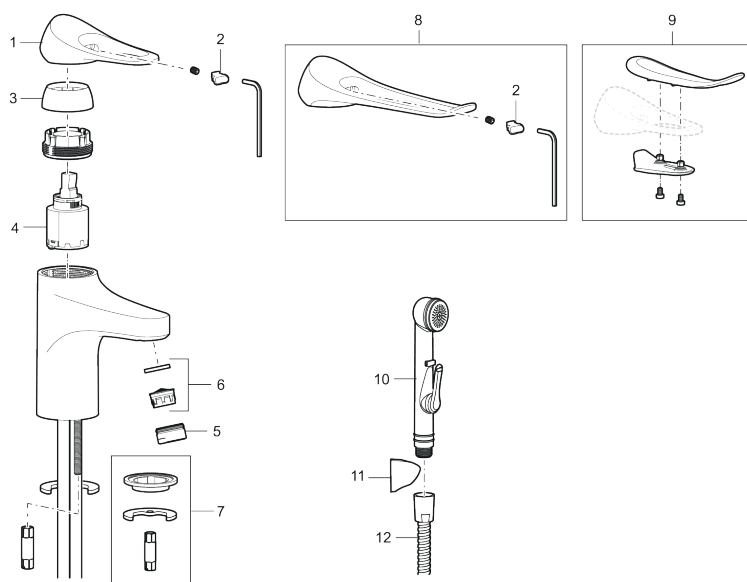

PRODUCT DESCRIPTION

9000XE basin mixer

9000XE basin mixer is a basin mixer in chrome. Its classic design and water-saving function make it a natural choice for the bathroom. This product comes with a self-closing hand shower on the side and a 1.5 m metal hose.

Article number: 86570010

Sparepartlist

NO.	FMM NO.	RSK	DESCRIPTION
1	S600096	8387022	Lever, complete, chrome
1	S600096.75	8387024	Lever, complete, Brushed chrome
2	S600097	8387025	Cover lid with colour marking
3	S600101	8387029	Cover sleeve, chrome
3	S600101.75	8387031	Cover sleeve, brushed chrome
4	S600100	8387028	Ceramic cartridge with tool, for kitchen mixer (LEED) and basin mixer
4	S600099	8387027	Ceramic cartridge, without tool, for kitchen mixer (LEED) and basin mixer
4	S600178	8387036	Ceramic cartridge with tools
4	S600272	8387234	Ceramic cartridge, without tool
5	S600156	8280014	Housing M24 ext., 13 mm, chrome
5	S600156.75	8280015	Housing M24 ext., 13 mm, brushed chrome
6	S600072	8281671	Aerator insert, 3 l/min at 200–600 kPa
6	S600226	8280024	Aerator insert, 1,7 l/min at 200–600 kPa
7	S600160	8387096	Fastening kit, for basin mixer
8	S600175	8387083	Care-lever, complete
9	S600106	8397001	Care-kit