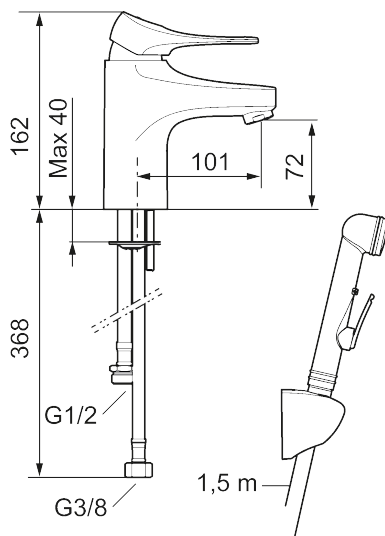

## 9000XE basin mixer

9000XE basin mixer is a basin mixer in chrome. Its classic design and water-saving function make it a natural choice for the bathroom. This product comes with a self-closing hand shower on the side and a 1.5 m metal hose.

**Article number:** 86570010 **Flow 3 bar:** 4.5 l/m

**Description:** Chrome

### Unique characteristics

Backflow protection unit type **EB**

- With self-closing hand shower, wall bracket and hose
- Cold Start
- Ceramic cartridge with soft closing function
- Adjustable flow control and temperature limiter
- Eco Flow (energy and water saving aerator)
- Soft PEX<sup>®</sup> hoses with 3/8" connecting nut (stainless steel braided)
- Lead Free material
- Hole diameter Ø34-37 mm

NO.	FMM NO.	RSK	DESCRIPTION
10	S600206	8233049	Self-closing hand shower, chrome
11	S600157	8239542	Wall bracket, chrome
11	S600157.75	8239544	Wall bracket, børstet krom
12	S600152	8236561	High-pressure shower hose, L=1,5 m, chrome