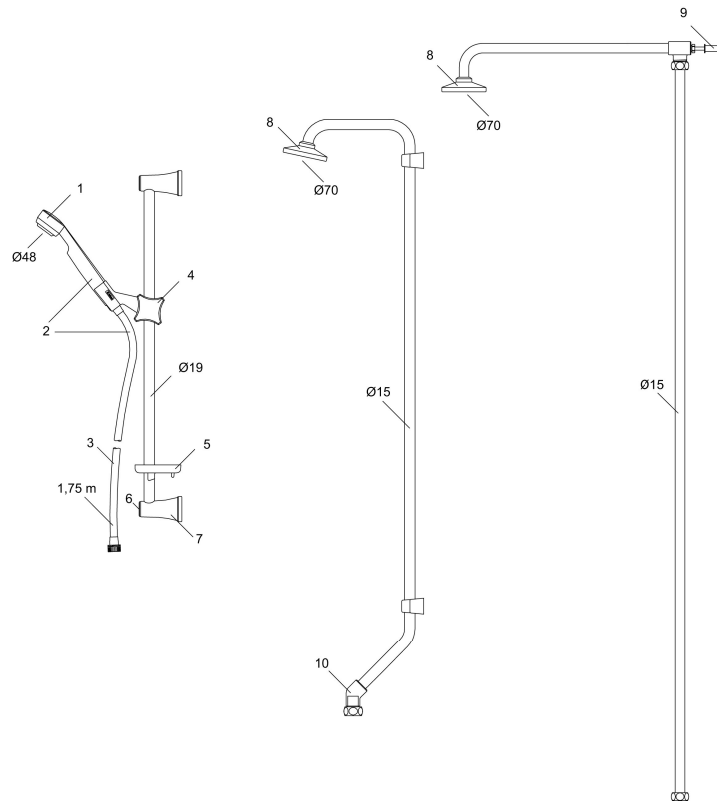

SARONA shower set

Sarona is a shower system with a discrete, clean visual design. It is flexible and easy to use.

Article number: 34201800 Flow 3 bar: 9.0 l/m

Description: Chrome (Aluminium bar)

- Anti lime-scale hand shower with Eco Flow 9 l/min
- Shower bar with slider, transparent soap dish and wall brackets
- Shower hose 1750 mm with chrome-plated nuts

Unique characteristics

PRODUCT DESCRIPTION

SARONA shower set

Sarona is a shower system with a discrete, clean visual design. It is flexible and easy to use.

Article number: 34201800

Sparepartlist

NO.	FMM NO.	RSK	DESCRIPTION
1	34000600	8183663	Hand shower, chrome
1	34000120	8183661	Hand shower, white
2	34323000	8197725	Hand shower set, chrome
2	34320120	8197724	Hand shower set, white
3	34811759	8181587	Shower hose, chrome
4	34140000	8185612	Slider, chrome/anthracite
4	34140120	8185611	Slider, white
5	34160007	8185615	Soap dish, transparent
6	34135200	8185635	Lid, 2-pcs, chrome
6	34135320	8185636	Lid, 2-pcs, white
7	34120000		Wall bracket, chrome
7	34120120		Wall bracket, white
8	29201600	8180598	Shower head
9	34190000	8180417	Wall bracket

NO.	FMM NO.	RSK	DESCRIPTION
10	34181500	8181225	Elbow connection