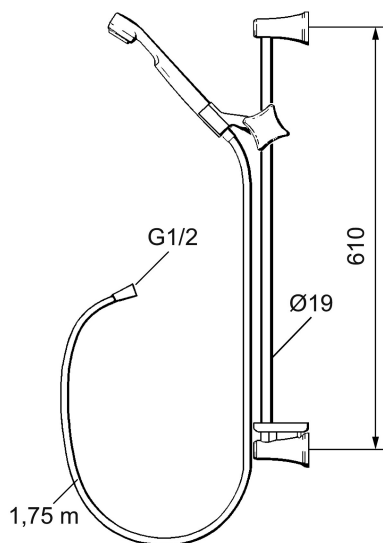

SARONA shower set

Sarona is a shower system with a discrete, clean visual design. It is flexible and easy to use.

Article number: 34201800 Flow 3 bar: 9.0 l/m

Description: Chrome (Aluminium bar)

- Anti lime-scale hand shower with Eco Flow 9 l/min
- Shower bar with slider, transparent soap dish and wall brackets
- Shower hose 1750 mm with chrome-plated nuts

Unique characteristics

PRODUCT DESCRIPTION

SARONA shower set

Sarona is a shower system with a discrete, clean visual design. It is flexible and easy to use.

Article number: 34201800

Sparepartlist

NO.	FMM NO.	RSK	DESCRIPTION
1	34000600	8183663	Hand shower, chrome
1	34000120	8183661	Hand shower, white
2	34323000	8197725	Hand shower set, chrome
2	34320120	8197724	Hand shower set, white
3	34811759	8181587	Shower hose, chrome
4	34140000	8185612	Slider, chrome/anthracite
4	34140120	8185611	Slider, white
5	34160007	8185615	Soap dish, transparent
6	34135200	8185635	Lid, 2-pcs, chrome
6	34135320	8185636	Lid, 2-pcs, white
7	34120000		Wall bracket, chrome
7	34120120		Wall bracket, white
8	29201600	8180598	Shower head
9	34190000	8180417	Wall bracket

NO.	FMM NO.	RSK	DESCRIPTION
10	34181500	8181225	Elbow connection